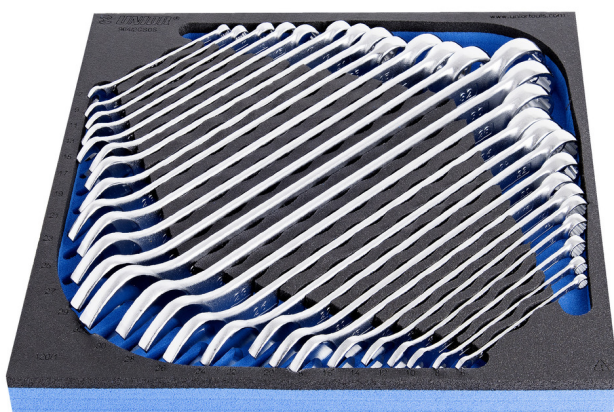

Set of combinations wrenches, long in SOS tool tray

964/2CSOS

Profiles

[\(/eng/support/warranty\)]((/eng/support/warranty))

Product features

- Tool tray dimension: 374 x 364 x 30 mm
- Compatible with drawers of Eurostyle, Eurovision, Europlus and Hercules (front drawers) line

Set includes:

- 26x long combination wrench (article 120/1) dim. 6, 7, 8, 9, 10, 11, 12, 13, 14, 15, 16, 17, 18, 19, 20, 21, 22, 23, 24, 25, 26, 27, 28, 29, 30, 32

Product name	SKU	Article	Dimensions	Quantity
Set of combinations wrenches, long in SOS tool tray	621054	964/2CSOS	6 - 32	26
Combination wrench, long type		120/1	6, 7, 8, 9, 10, 11, 12, 13, 14, 15, 16, 17, 18, 19, 20, 21, 22, 23, 24, 25, 26, 27, 28, 29, 30, 32	26
SOS tool tray for 964/2CSOS		v1964/2CSOS	374x364x40	1