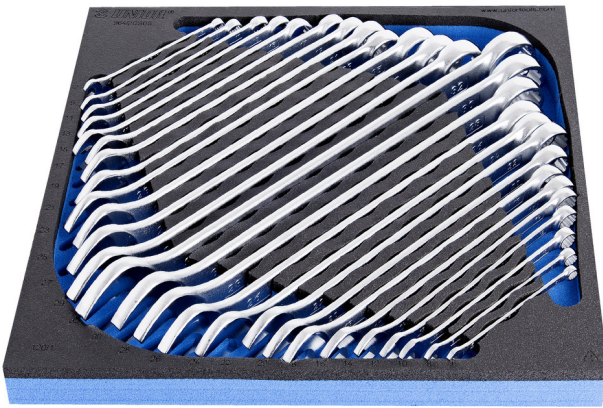

# Set of combinations wrenches, long in SOS tool tray

964/2CSOS

## Product features

- Tool tray dimension: 374 x 364 x 30 mm
- Compatible with drawers of Eurostyle, Eurovision, Euromotion, Europlus and Hercules (front drawers) line

## Set includes:

- 26x long combination wrench (article 120/1) dim. 6, 7, 8, 9, 10, 11, 12, 13, 14, 15, 16, 17, 18, 19, 20, 21, 22, 23, 24, 25, 26, 27, 28, 29, 30, 32

## SOS tool trays – advantages:

- material: low density polyethylene foam

- The tool trays are made from foamed polyethylene, which is resistant to grease, petrol, oil, nitro diluents, adhesives and motor oil – all of which can easily be removed without leaving any visible residue (stains). Adhesives and motor oil need to be removed immediately by cleaning with petrol in order to avoid permanent staining.
- These tool trays of polyethylene foam are used for clearer and better organised tool storage in tool boxes, tool cases, the drawers of tool carriages and tool cabinets. These tool trays can be used in a wide range of temperatures, do not absorb dampness and, with normal use, have a long lifespan. They protect the tools by holding them in their own specifically designed place, thus preventing them from moving uncontrollably around in the storage area. As the positions in the tray are precisely defined and designed for each specific tool, it is also easy to establish which tools are missing.