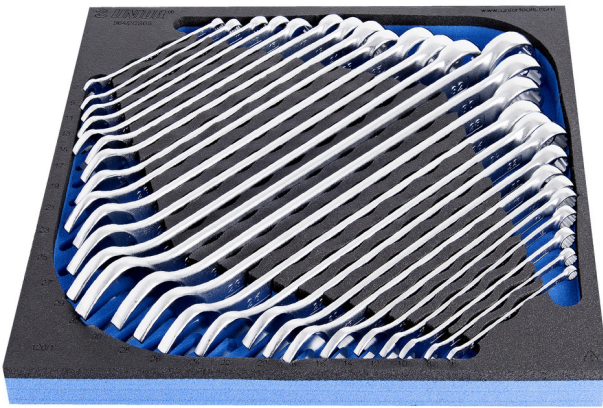

Set of combinations wrenches, long in SOS tool tray

964/2CSOS

Profiles

Product features

- Tool tray dimension: 374 x 364 x 30 mm
- Compatible with drawers of Eurostyle, Eurovision, Euromotion, Europlus and Hercules (front drawers) line

Set includes:

- 26x long combination wrench (article 120/1) dim. 6, 7, 8, 9, 10, 11, 12, 13, 14, 15, 16, 17, 18, 19, 20, 21, 22, 23, 24, 25, 26, 27, 28, 29, 30, 32

940E
940EV
920PLUS

2/3

374 x 364 x 30

Product name	SKU	Article	Dimensions	Quantity
Set of combinations wrenches, long in SOS tool tray	621054	964/2CSOS	6 - 32	26
Combination wrench, long type		120/1	6, 7, 8, 9, 10, 11, 12, 13, 14, 15, 16, 17, 18, 19, 20, 21, 22, 23, 24, 25, 26, 27, 28, 29, 30, 32	26
SOS tool tray for 964/2CSOS		vI964/2CSOS	374x364x40	1