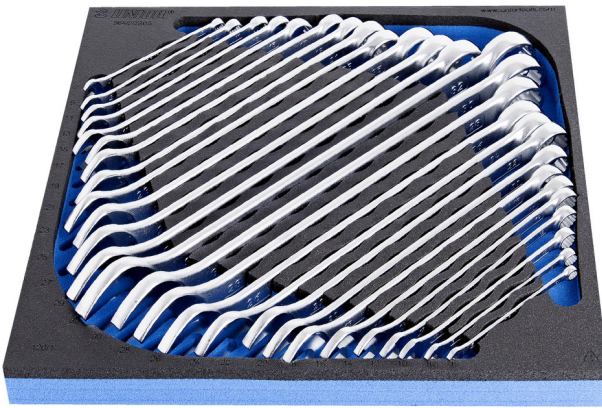

# Set of combinations wrenches, long in SOS tool tray

964/2CSOS

## Product features

- Tool tray dimension: 374 x 364 x 30 mm
- Compatible with drawers of Eurostyle, Eurovision, Euromotion, Europlus and Hercules (front drawers) line

## Set includes:

- 26x long combination wrench (article 120/1) dim. 6, 7, 8, 9, 10, 11, 12, 13, 14, 15, 16, 17, 18, 19, 20, 21, 22, 23, 24, 25, 26, 27, 28, 29, 30, 32

## SOS tool trays – advantages:

- material: low density polyethylene foam

- The tool trays are made from foamed polyethylene, which is resistant to grease, petrol, oil, nitro diluents, adhesives and motor oil – all of which can easily be removed without leaving any visible residue (stains). Adhesives and motor oil need to be removed immediately by cleaning with petrol in order to avoid permanent staining.
- These tool trays of polyethylene foam are used for clearer and better organised tool storage in tool boxes, tool cases, the drawers of tool carriages and tool cabinets. These tool trays can be used in a wide range of temperatures, do not absorb dampness and, with normal use, have a long lifespan. They protect the tools by holding them in their own specifically designed place, thus preventing them from moving uncontrollably around in the storage area. As the positions in the tray are precisely defined and designed for each specific tool, it is also easy to establish which tools are missing.