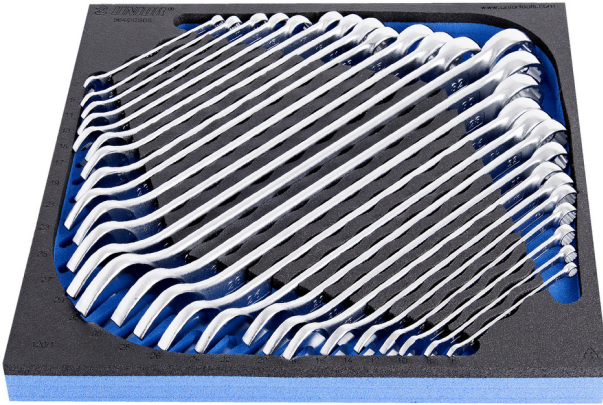

SOS工具托盘装长柄组合扳手套装

964/2CSOS

配置文件

产品属性

- Tool tray dimension: 374 x 364 x 30 mm
- Compatible with drawers of Eurostyle, Eurovision, Euromotion, Europlus and Hercules (front drawers) line

Set includes:

- 26x long combination wrench (article 120/1) dim. 6, 7, 8, 9, 10, 11, 12, 13, 14, 15, 16, 17, 18, 19, 20, 21, 22, 23, 24, 25, 26, 27, 28, 29, 30, 32

产品名称	SKU	文章	尺寸	数量
SOS工具托盘装长柄组合扳手套装	621054	964/2CSOS	6 - 32	26
长柄组合扳手		120/1	6, 7, 8, 9, 10, 11, 12, 13, 14, 15, 16, 17, 18, 19, 20, 21, 22, 23, 24, 25, 26, 27, 28, 29, 30, 32	26
964/2CSOS的SOS工具托盘		v1964/2CSOS	374x364x40	1