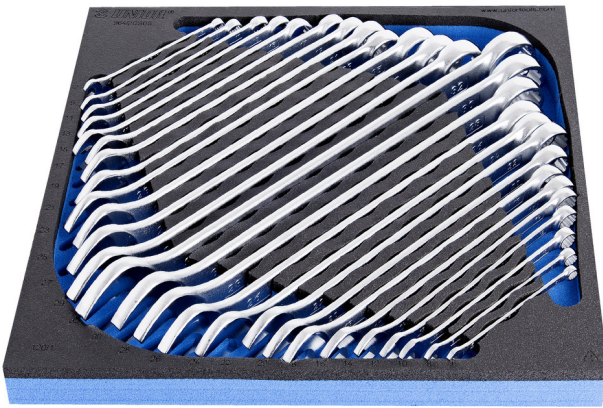

SOS工具托盘装长柄组合扳手套装

964/2CSOS

配置文件

产品属性

- Tool tray dimension: 374 x 364 x 30 mm
- Compatible with drawers of Eurostyle, Eurovision, Europlus and Hercules (front drawers) line

Set includes:

- 26x long combination wrench (article 120/1) dim. 6, 7, 8, 9, 10, 11, 12, 13, 14, 15, 16, 17, 18, 19, 20, 21, 22, 23, 24, 25, 26, 27, 28, 29, 30, 32

产品名称	SKU	文章	尺寸	数量
SOS工具托盘装长柄组合扳手套装	621054	964/2CSOS	6 - 32	26
长柄组合扳手		120/1	6, 7, 8, 9, 10, 11, 12, 13, 14, 15, 16, 17, 18, 19, 20, 21, 22, 23, 24, 25, 26, 27, 28, 29, 30, 32	26
964/2CSOS的SOS工具托盘		v1964/2CSOS	374x364x40	1