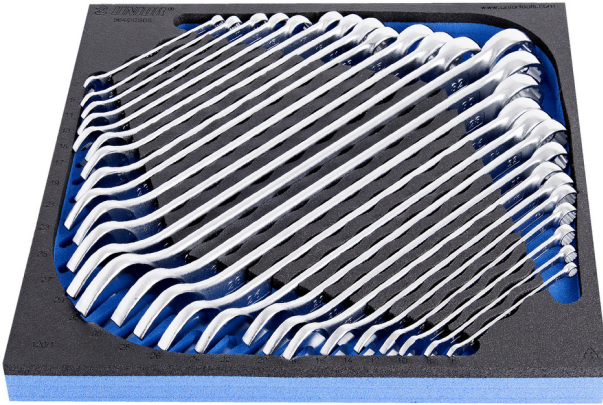

SOS工具托盘装长柄组合扳手套装

964/2CSOS

配置文件

产品属性

- Tool tray dimension: 374 x 364 x 30 mm
- Compatible with drawers of Eurostyle, Eurovision, Euromotion, Europlus and Hercules (front drawers) line

Set includes:

- 26x long combination wrench (article 120/1) dim. 6, 7, 8, 9, 10, 11, 12, 13, 14, 15, 16, 17, 18, 19, 20, 21, 22, 23, 24, 25, 26, 27, 28, 29, 30, 32

SOS工具托盘 - 优点：

- 材料：低密度聚乙烯泡沫
- SOS工具托盘使用双层泡沫聚乙烯制成，可轻松去除油脂、汽油、机油、硝基稀释液、粘合剂和车用机油，且不会留下可见残余物（污渍）。粘合剂和车用机油需要使用汽油及时去除，以免留下永久性污渍。

- These tool trays of polyethylene foam are used for clearer and better organised tool storage in tool boxes, tool cases, the drawers of tool carriages and tool cabinets. These tool trays can be used in a wide range of temperatures, do not absorb dampness and, with normal use, have a long lifespan. They protect the tools by holding them in their own specifically designed place, thus preventing them from moving uncontrollably around in the storage area. As the positions in the tray are precisely defined and designed for each specific tool, it is also easy to establish which tools are missing.