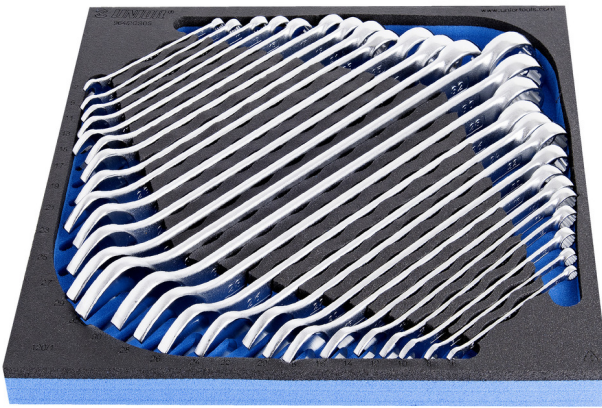

Set of combinations wrenches, long in SOS tool tray

964/2CSOS

Profielen

Product attributen

- Tool tray dimension: 374 x 364 x 30 mm
- Compatible with drawers of Eurostyle, Eurovision, Euromotion, Europlus and Hercules (front drawers) line

De set bestaat uit:

- 26x long combination wrench (article 120/1) dim. 6, 7, 8, 9, 10, 11, 12, 13, 14, 15, 16, 17, 18, 19, 20, 21, 22, 23, 24, 25, 26, 27, 28, 29, 30, 32

SOS tool trays – advantages:

- material: low density polyethylene foam

- The tool trays are made from foamed polyethylene, which is resistant to grease, petrol, oil, nitro diluents, adhesives and motor oil – all of which can easily be removed without leaving any visible residue (stains). Adhesives and motor oil need to be removed immediately by cleaning with petrol in order to avoid permanent staining.
- These tool trays of polyethylene foam are used for clearer and better organised tool storage in tool boxes, tool cases, the drawers of tool carriages and tool cabinets. These tool trays can be used in a wide range of temperatures, do not absorb dampness and, with normal use, have a long lifespan. They protect the tools by holding them in their own specifically designed place, thus preventing them from moving uncontrollably around in the storage area. As the positions in the tray are precisely defined and designed for each specific tool, it is also easy to establish which tools are missing.