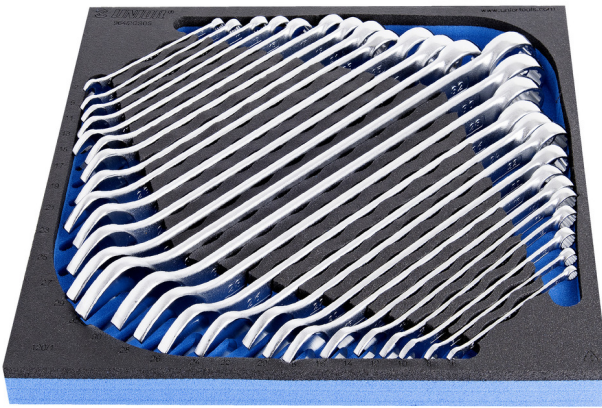

Set of combinations wrenches, long in SOS tool tray

964/2CSOS

Profielen

Product attributen

- Tool tray dimension: 374 x 364 x 30 mm
- Compatible with drawers of Eurostyle, Eurovision, Europlus and Hercules (front drawers) line

De set bestaat uit:

- 26x long combination wrench (article 120/1) dim. 6, 7, 8, 9, 10, 11, 12, 13, 14, 15, 16, 17, 18, 19, 20, 21, 22, 23, 24, 25, 26, 27, 28, 29, 30, 32

Productnaam	SKU	Artikel	Afmetingen	Hoeveelheid
Set of combinations wrenches, long in SOS tool tray	621054	964/2CSOS	6 - 32	26
Steekringsleutel, lang		120/1	6, 7, 8, 9, 10, 11, 12, 13, 14, 15, 16, 17, 18, 19, 20, 21, 22, 23, 24, 25, 26, 27, 28, 29, 30, 32	26
SOS gereedschapsbak voor 964/2CSOS		v1964/2CSOS	374x364x40	1