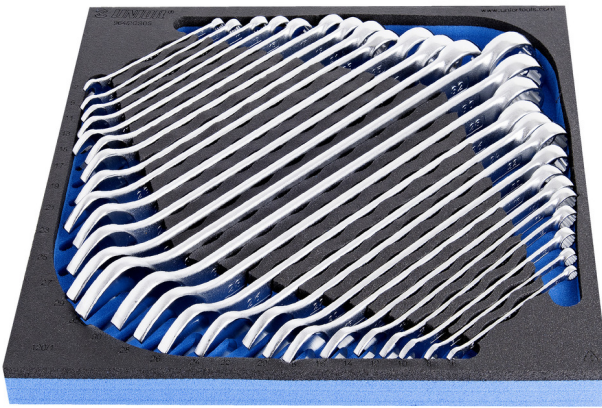

Set of combinations wrenches, long in SOS tool tray

964/2CSOS

Profielen

Product attributen

- Tool tray dimension: 374 x 364 x 30 mm
- Compatible with drawers of Eurostyle, Eurovision, Euromotion, Europlus and Hercules (front drawers) line

De set bestaat uit:

- 26x long combination wrench (article 120/1) dim. 6, 7, 8, 9, 10, 11, 12, 13, 14, 15, 16, 17, 18, 19, 20, 21, 22, 23, 24, 25, 26, 27, 28, 29, 30, 32

940E
940EV
920PLUS

2/3

374 x 364 x 30

Productnaam	SKU	Artikel	Afmetingen	Hoeveelheid
Set of combinations wrenches, long in SOS tool tray	621054	964/2CSOS	6 - 32	26
Steekringsleutel, lang		120/1	6, 7, 8, 9, 10, 11, 12, 13, 14, 15, 16, 17, 18, 19, 20, 21, 22, 23, 24, 25, 26, 27, 28, 29, 30, 32	26
SOS gereedschapsbak voor 964/2CSOS		v964/2CSOS	374x364x40	1