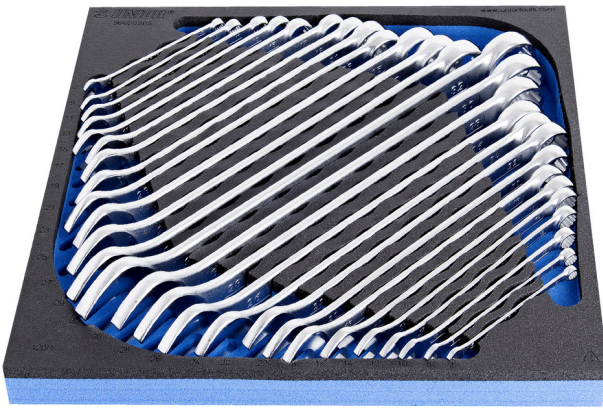

# SOS Modul - Ring-Gabelschlüssel-Set, lange Ausführung

964/2CSOS

## Produkteigenschaften

- Abmessungen Werkzeugeinsätze: 374 x 364 x 30 mm
- Für die Schubladen Eurostyle, Eurovision, Euromotion, Europlus and Hercules (vorne Schubladen) linie geeignet

## Vorteile eines SOS-Moduls:

- Mateial: weiches Polyäthylenschaumstoff

- SOS-Module sind aus 2-färbigem geschäumten Polyethylen hergestellt. Resistent gegen Fette und Öle. Leicht mit Wasser, Seife und einer Bürste (Nagelbürste) zu reinigen.
- These tool trays of polyethylene foam are used for clearer and better organised tool storage in tool boxes, tool cases, the drawers of tool carriages and tool cabinets. These tool trays can be used in a wide range of temperatures, do not absorb dampness and, with normal use, have a long lifespan. They protect the tools by holding them in their own specifically designed place, thus preventing them from moving uncontrollably around in the storage area. As the positions in the tray are precisely defined and designed for each specific tool, it is also easy to establish which tools are missing.

Produktname	SKU	Artikel	Dimensionen	Anzahl
SOS Modul - Ring-Gabelschlüssel-Set, lange Ausführung	621054	964/2CSOS	6 - 32	26
Ring-Gabelschlüssel, lange Ausführung, gekröpft		120/1	6, 7, 8, 9, 10, 11, 12, 13, 14, 15, 16, 17, 18, 19, 20, 21, 22, 23, 24, 25, 26, 27, 28, 29, 30, 32	26
SOS - Moduleinsatz für Ring-Gabelschlüssel		vI964/2CSOS	374x364x40	1