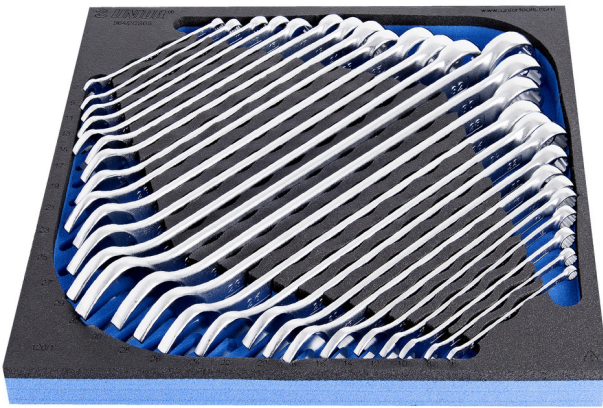

Set of combinations wrenches, long in SOS tool tray

964/2CSOS

Profiles

Product features

- Tool tray dimension: 374 x 364 x 30 mm
- Compatible with drawers of Eurostyle, Eurovision, Europlus and Hercules (front drawers) line

Set includes:

- 26x long combination wrench (article 120/1) dim. 6, 7, 8, 9, 10, 11, 12, 13, 14, 15, 16, 17, 18, 19, 20, 21, 22, 23, 24, 25, 26, 27, 28, 29, 30, 32

Product name	SKU	Article	Dimensions	Quantity
Set of combinations wrenches, long in SOS tool tray	621054	964/2CSOS	6 - 32	26
Combination wrench, long type		120/1	6, 7, 8, 9, 10, 11, 12, 13, 14, 15, 16, 17, 18, 19, 20, 21, 22, 23, 24, 25, 26, 27, 28, 29, 30, 32	26
SOS tool tray for 964/2CSOS		vI964/2CSOS	374x364x40	1