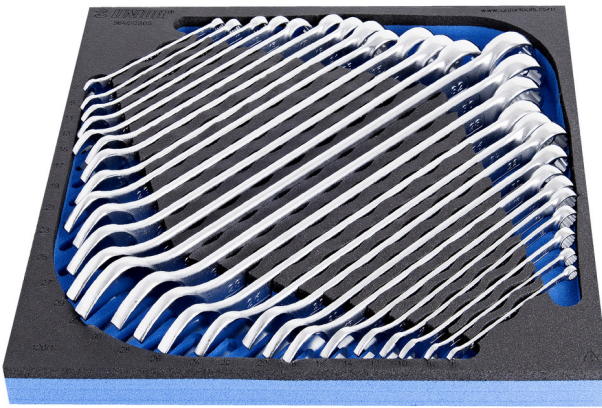

# Set of combinations wrenches, long in SOS tool tray

964/2CSOS

## Product features

- Tool tray dimension: 374 x 364 x 30 mm
- Compatible with drawers of Eurostyle, Eurovision, Euromotion, Europlus and Hercules (front drawers) line

## Set includes:

- 26x long combination wrench (article 120/1) dim. 6, 7, 8, 9, 10, 11, 12, 13, 14, 15, 16, 17, 18, 19, 20, 21, 22, 23, 24, 25, 26, 27, 28, 29, 30, 32

940E  
940EV  
920PLUS

2/3

374 x 364 x 30