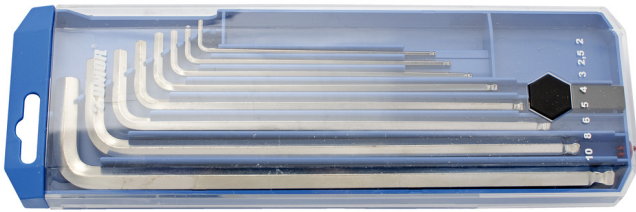

塑料盒装长柄球头六角扳手套装

220/3SLPB2

配置文件

产品属性

Set includes:

- 8x ball-end hex wrench, long type (article 220/3SL) dim. 2, 2.5, 3, 4, 5, 6, 8, 10 on plastic clip

产品名称	SKU	文章	尺寸	数量
塑料盒装长柄球头六角扳手套装	610917	220/3SLPB2	2 - 10	8
长柄的球头六角扳手		220/3SL	2, 2.5, 3, 4, 5, 6, 8, 10	8

* Images of products are symbolic. All dimensions are in mm, and weight in grams. All listed dimensions may vary in tolerance.

用途 (pictures)

Safety (pictures)