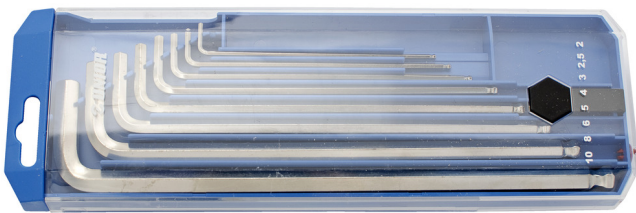

Set of ball-end hex wrenches, long type in plastic box

220/3SLPB2

Profiles

Product features

Set includes:

- 8x ball-end hex wrench, long type (article 220/3SL) dim. 2, 2.5, 3, 4, 5, 6, 8, 10 on plastic clip

| Product name | SKU | Article | Dimensions | Quantity |
|--|---|------------|---------------------------|----------|
| Set of ball-end hex wrenches, long type in plastic box | 610917 | 220/3SLPB2 | 2 - 10 | 8 |
| Ball-end hex wrench, long type |  | 220/3SL | 2, 2.5, 3, 4, 5, 6, 8, 10 | 8 |

* Images of products are symbolic. All dimensions are in mm, and weight is in grams. All listed dimensions may vary in tolerance.

Usage (pictures)

Safety (pictures)