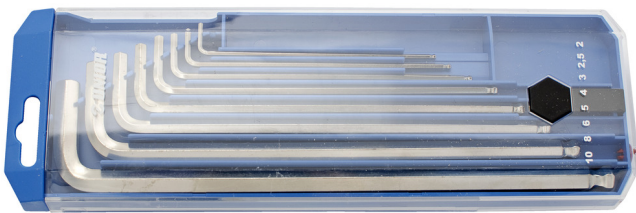

Set of ball-end hex wrenches, long type in plastic box

220/3SLPB2

Profiles

Product features

Set includes:

- 8x ball-end hex wrench, long type (article 220/3SL) dim. 2, 2.5, 3, 4, 5, 6, 8, 10 on plastic clip

Product name	SKU	Article	Dimensions	Quantity
Set of ball-end hex wrenches, long type in plastic box	610917	220/3SLPB2	2 - 10	8
Ball-end hex wrench, long type		220/3SL	2, 2.5, 3, 4, 5, 6, 8, 10	8

* Images of products are symbolic. All dimensions are in mm, and weight in grams. All listed dimensions may vary in tolerance.