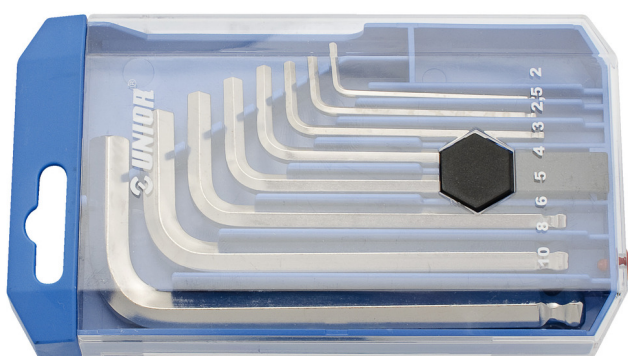

# Set de chei locas hexagonal in husa de plastic

220/3SPB1

### Set includes:

- 8x ball-end hex wrench (article 220/3S) dim. 2, 2.5, 3, 4, 5, 6, 8, 10 on plastic clip

Denumirea Produsului	SKU	Articol	Dimensiuni	Cantitate
Set de chei locas hexagonal in husa de plastic	610916	220/3SPB1	2 - 10	8
Chei locas hexagonal cu cap sferic		220/3S	2, 2.5, 3, 4, 5, 6, 8, 10	8