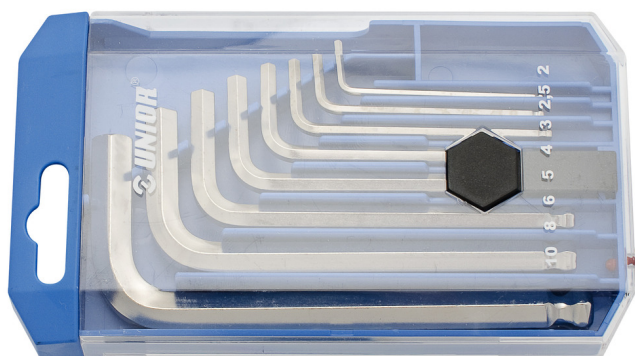

Set of ball-end hex wrenches in plastic box

220/3SPB1

Profiles

Product name	SKU	Article	Dimensions	Quantity
Set of ball-end hex wrenches in plastic box	610916	220/3SPB1	2 - 10	8
Ball-end hex wrench		220/3S	2, 2.5, 3, 4, 5, 6, 8, 10	8

Retail packaging

MA	MB	MC	
150	85	19	316

Transport packaging