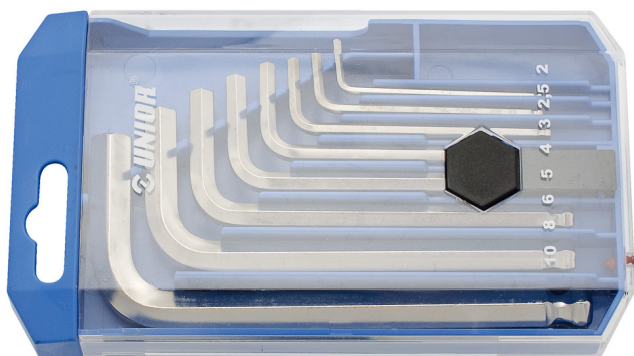

# Set of ball-end hex wrenches in plastic box

220/3SPB1

### Set includes:

- 8x ball-end hex wrench (article 220/3S) dim. 2, 2.5, 3, 4, 5, 6, 8, 10 on plastic clip

## Profiles

[\(/eng/support/warranty\)](#).

Product name	SKU	Article	Dimensions	Quantity
Set of ball-end hex wrenches in plastic box	610916	220/3SPB1	2 - 10	8
Ball-end hex wrench		220/3S	2, 2.5, 3, 4, 5, 6, 8, 10	8