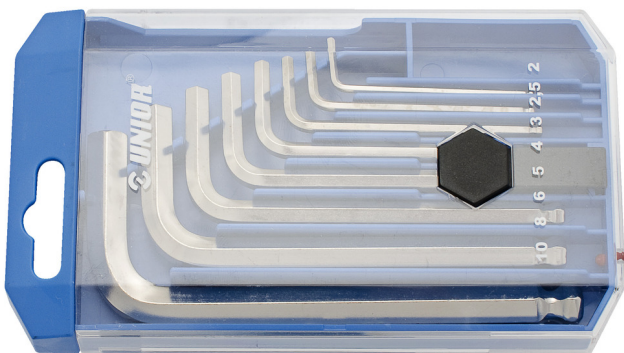

Set of ball-end hex wrenches in plastic box

220/3SPB1

Profiles

Product features

Set includes:

- 8x ball-end hex wrench (article 220/3S) dim. 2, 2.5, 3, 4, 5, 6, 8, 10 on plastic clip

Product name	SKU	Article	Dimensions	Quantity
Set of ball-end hex wrenches in plastic box	610916	220/3SPB1	2 - 10	8
Ball-end hex wrench		220/3S	2, 2.5, 3, 4, 5, 6, 8, 10	8

* Images of products are symbolic. All dimensions are in mm, and weight in grams. All listed dimensions may vary in tolerance.

Usage (pictures)

Safety (pictures)