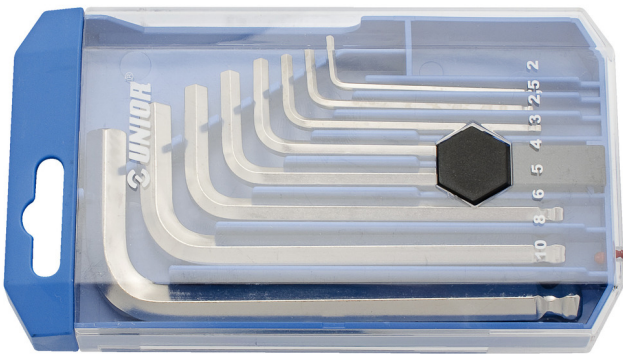

塑料盒装球头六角扳手套装

220/3SPB1

配置文件

产品属性

Set includes:

- 8x ball-end hex wrench (article 220/3S) dim. 2, 2.5, 3, 4, 5, 6, 8, 10 on plastic clip

产品名称	SKU	文章	尺寸	数量
塑料盒装球头六角扳手套装	610916	220/3SPB1	2 - 10	8
球头六角扳手		220/3S	2, 2.5, 3, 4, 5, 6, 8, 10	8

* Images of products are symbolic. All dimensions are in mm, and weight is in grams. All listed dimensions may vary in tolerance.

用途 (pictures)

Safety (pictures)