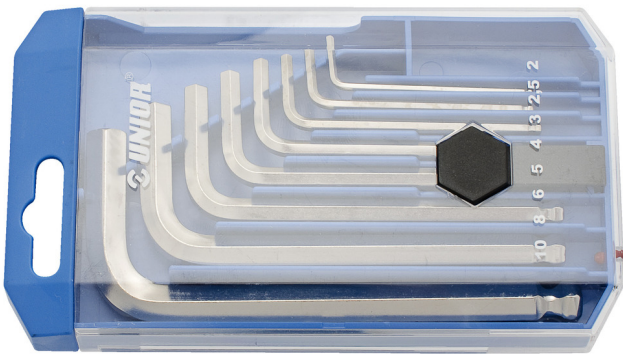

塑料盒装球头六角扳手套装

220/3SPB1

配置文件

产品属性

Set includes:

- 8x ball-end hex wrench (article 220/3S) dim. 2, 2.5, 3, 4, 5, 6, 8, 10 on plastic clip

产品名称	SKU	文章	尺寸	数量
塑料盒装球头六角扳手套装	610916	220/3SPB1	2 - 10	8
球头六角扳手		220/3S	2, 2.5, 3, 4, 5, 6, 8, 10	8

* Images of products are symbolic. All dimensions are in mm, and weight in grams. All listed dimensions may vary in tolerance.

用途 (pictures)

Safety (pictures)