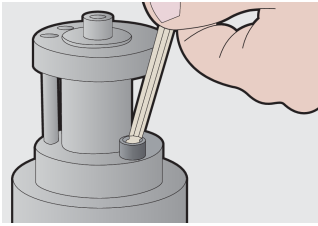

Set of ball-end hex wrenches in plastic box

220/3SPB1

Profiles

Product features

Set includes:

- 8x ball-end hex wrench (article 220/3S) dim. 2, 2.5, 3, 4, 5, 6, 8, 10 on plastic clip

Product name	SKU	Article	Dimensions	Quantity
Set of ball-end hex wrenches in plastic box	610916	220/3SPB1	2 - 10	8
Ball-end hex wrench		220/3S	2, 2.5, 3, 4, 5, 6, 8, 10	8

* Images of products are symbolic. All dimensions are in mm, and weight in grams. All listed dimensions may vary in tolerance.

Usage (pictures)

Safety (pictures)