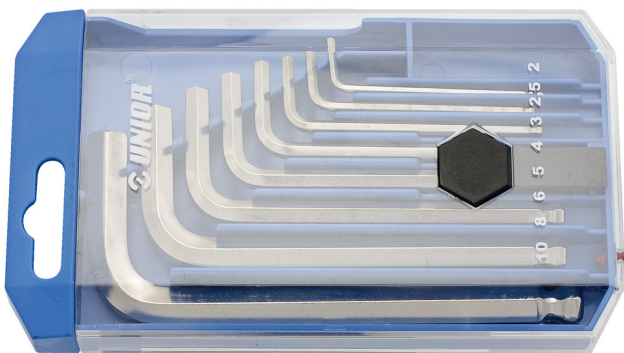

# Set of ball-end hex wrenches in plastic box

220/3SPB1

### Set includes:

- 8x ball-end hex wrench (article 220/3S) dim. 2, 2.5, 3, 4, 5, 6, 8, 10 on plastic clip

Product name	SKU	Article	Dimensions	Quantity
Set of ball-end hex wrenches in plastic box	610916	220/3SPB1	2 - 10	8
Ball-end hex wrench		220/3S	2, 2.5, 3, 4, 5, 6, 8, 10	8