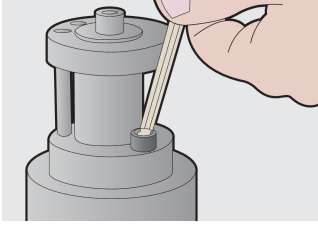

Set of ball-end hex wrenches on plastic clip

220/3SPH

Profiles

Product features

Set includes:

- 9x ball-end hex wrench (article 220/3S) dim. 1.5, 2, 2.5, 3, 4, 5, 6, 8, 10 on plastic clip

Product name	SKU	Article	Dimensions	Quantity
Set of ball-end hex wrenches on plastic clip	607853	220/3SPH	1.5 - 10	9
Ball-end hex wrench		220/3S	1.5, 2, 2.5, 3, 4, 5, 6, 8, 10	9

* Images of products are symbolic. All dimensions are in mm, and weight in grams. All listed dimensions may vary in tolerance.

Usage (pictures)

Safety (pictures)