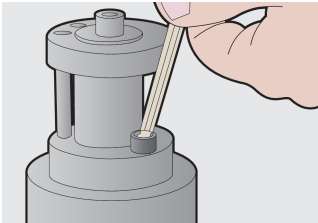

Set of ball-end hex wrenches on plastic clip

220/3SPH

Profiles

Product features

Set includes:

- 9x ball-end hex wrench (article 220/3S) dim. 1.5, 2, 2.5, 3, 4, 5, 6, 8, 10 on plastic clip

Product name	SKU	Article	Dimensions	Quantity
Set of ball-end hex wrenches on plastic clip	607853	220/3SPH	1.5 - 10	9
Ball-end hex wrench		220/3S	1.5, 2, 2.5, 3, 4, 5, 6, 8, 10	9

* Images of products are symbolic. All dimensions are in mm, and weight is in grams. All listed dimensions may vary in tolerance.

Usage (pictures)

Safety (pictures)