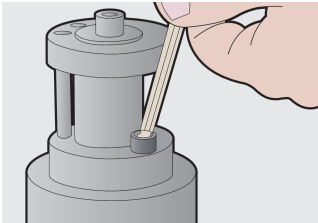

### Set includes:

- 9x ball-end hex wrench (article 220/3S) dim. 1.5, 2, 2.5, 3, 4, 5, 6, 8, 10 on plastic clip

Product name	SKU	Article	Dimensions	Quantity
Set of ball-end hex wrenches on plastic clip	607853	220/3SPH	1.5 - 10	9
Ball-end hex wrench		220/3S	1.5, 2, 2.5, 3, 4, 5, 6, 8, 10	9

\* Images of products are symbolic. All dimensions are in mm, and weight in grams. All listed dimensions may vary in tolerance.

Usage (pictures)

Safety (pictures)