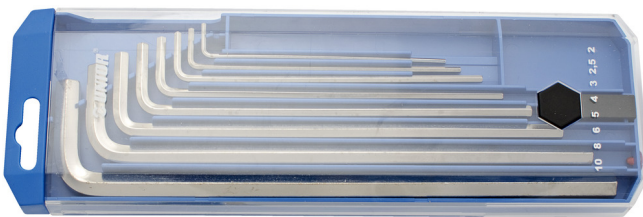

Set of hex wrenches, long type in plastic box

220/3LPB2

Profiles

Product features

Set includes:

- 8x hex wrench, long type (article 220/3L) dim. 2, 2.5, 3, 4, 5, 6, 8, 10

Product name	SKU	Article	Dimensions	Quantity
Set of hex wrenches, long type in plastic box	610915	220/3LPB2	2 - 10	8
Hex wrench, long type		220/3L	2, 2.5, 3, 4, 5, 6, 8, 10	8

* Images of products are symbolic. All dimensions are in mm, and weight in grams. All listed dimensions may vary in tolerance.

Safety (pictures)