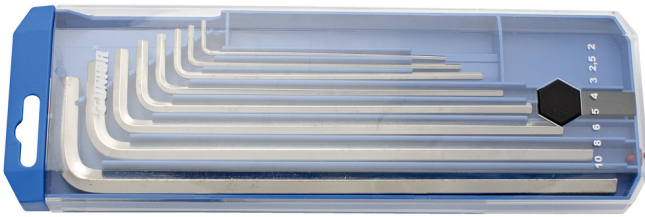

塑料盒装长柄六角扳手套装

220/3LPB2

配置文件

产品属性

Set includes:

- 8x hex wrench, long type (article 220/3L) dim. 2, 2.5, 3, 4, 5, 6, 8, 10

产品名称	SKU	文章	尺寸	数量
塑料盒装长柄六角扳手套装	610915	220/3LPB2	2 - 10	8
长柄六角扳手		220/3L	2, 2.5, 3, 4, 5, 6, 8, 10	8

* Images of products are symbolic. All dimensions are in mm, and weight in grams. All listed dimensions may vary in tolerance.

Safety (pictures)