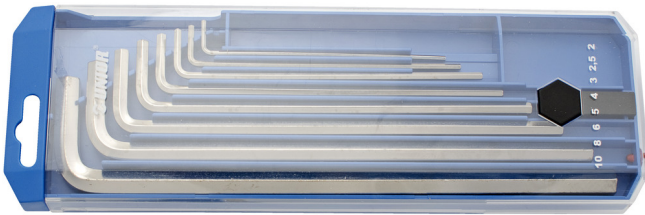

塑料盒装长柄六角扳手套装

220/3LPB2

配置文件

产品属性

Set includes:

- 8x hex wrench, long type (article 220/3L) dim. 2, 2.5, 3, 4, 5, 6, 8, 10

产品名称	SKU	文章	尺寸	数量
塑料盒装长柄六角扳手套装	610915	220/3LPB2	2 - 10	8
长柄六角扳手		220/3L	2, 2.5, 3, 4, 5, 6, 8, 10	8

* Images of products are symbolic. All dimensions are in mm, and weight is in grams. All listed dimensions may vary in tolerance.

Safety (pictures)