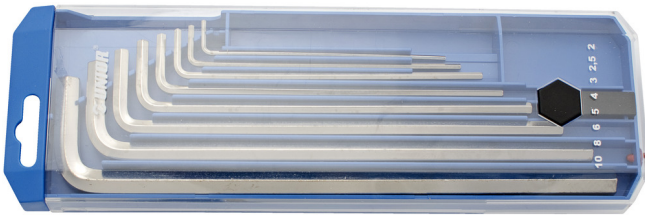

塑料盒装长柄六角扳手套装

220/3LPB2

配置文件

产品属性

Set includes:

- 8x hex wrench, long type (article 220/3L) dim. 2, 2.5, 3, 4, 5, 6, 8, 10

产品名称	SKU	文章	尺寸	数量
塑料盒装长柄六角扳手套装	610915	220/3LPB2	2 - 10	8
长柄六角扳手		220/3L	2, 2.5, 3, 4, 5, 6, 8, 10	8

* Images of products are symbolic. All dimensions are in mm, and weight in grams. All listed dimensions may vary in tolerance.

Safety (pictures)