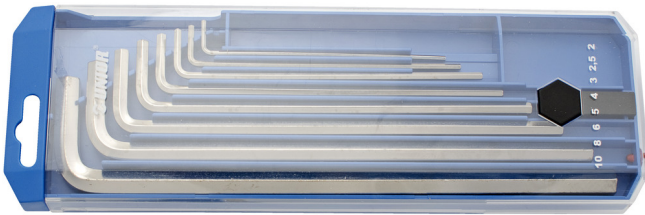

# 塑料盒装长柄六角扳手套装

220/3LPB2

## 产品属性

Set includes:

- 8x hex wrench, long type (article 220/3L) dim. 2, 2.5, 3, 4, 5, 6, 8, 10

产品名称	SKU	文章	尺寸	数量
塑料盒装长柄六角扳手套装	610915	220/3LPB2	2 - 10	8
长柄六角扳手		220/3L	2, 2.5, 3, 4, 5, 6, 8, 10	8

\* Images of products are symbolic. All dimensions are in mm, and weight is in grams. All listed dimensions may vary in tolerance.