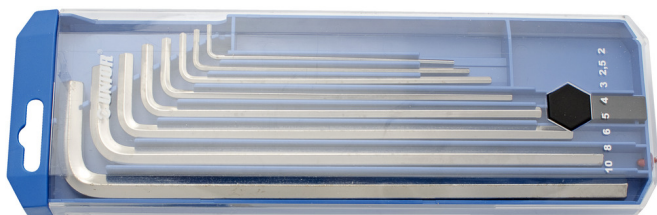

Set of hex wrenches, long type in plastic box

220/3LPB2

Profiles

[\(/ar/support/waranty\).](#)

Product features

Set includes:

- 8x hex wrench, long type (article 220/3L) dim. 2, 2.5, 3, 4, 5, 6, 8, 10

Product name	SKU	Article	Dimensions	Quantity
Set of hex wrenches, long type in plastic box	610915	220/3LPB2	2 - 10	2
Hex wrench, long type		220/3L	2, 2.5, 3, 4, 5, 6, 8, 10	8