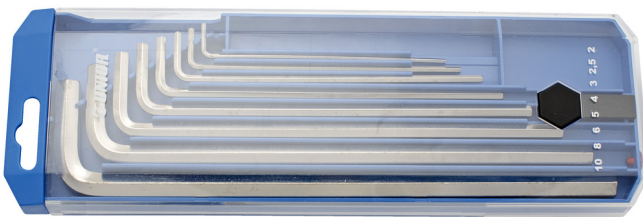

# Set of hex wrenches, long type in plastic box

220/3LPB2

## Product features

Set includes:

- 8x hex wrench, long type (article 220/3L) dim. 2, 2.5, 3, 4, 5, 6, 8, 10

Product name	SKU	Article	Dimensions	Quantity
Set of hex wrenches, long type in plastic box	610915	220/3LPB2	2 - 10	8
Hex wrench, long type		220/3L	2, 2.5, 3, 4, 5, 6, 8, 10	8