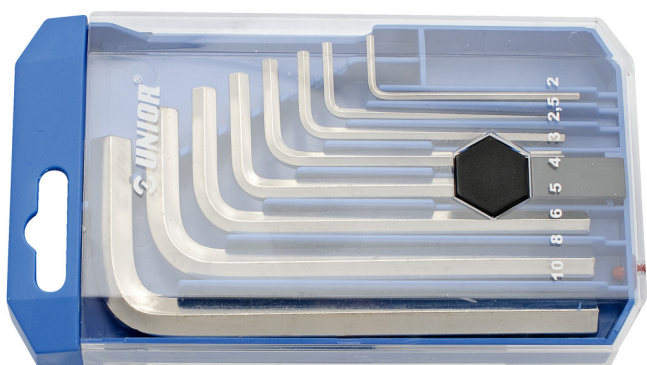

# Sada IMBUS ključov v plastovom obale

220/3PB1

## Profiles

## Product features

- Sada obsahuje rozmery 5/64 ", 3/32", 1/8 ", 5/32", 3/16 ", 1/4", 5/16 ", 3/8"

Product name	SKU	Article	Dimensions	Quantity
Sada IMBUS ključov v plastovom obale	612161	220/3PB1	5/64", 3/32", 1/8", 5/32", 3/16", 1/4", 5/16", 3/8"	