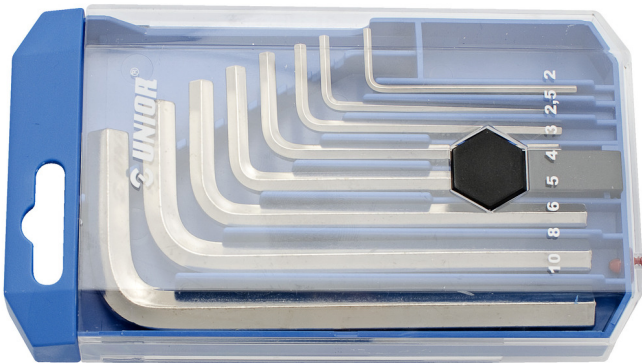

# Set of hex wrenches in plastic box

220/3PB1

## Product features

- Set include dimensions 5/64", 3/32", 1/8", 5/32", 3/16", 1/4", 5/16", 3/8"

| Product name                       | SKU    | Article  | Dimensions  | Quantity |
|------------------------------------|--------|----------|---|----------|
| Set of hex wrenches in plastic box | 612161 | 220/3PB1 | 5/64", 3/32", 1/8", 5/32", 3/16", 1/4", 5/16", 3/8" |          |

\* Images of products are symbolic. All dimensions are in mm, and weight is in grams. All listed dimensions may vary in tolerance.