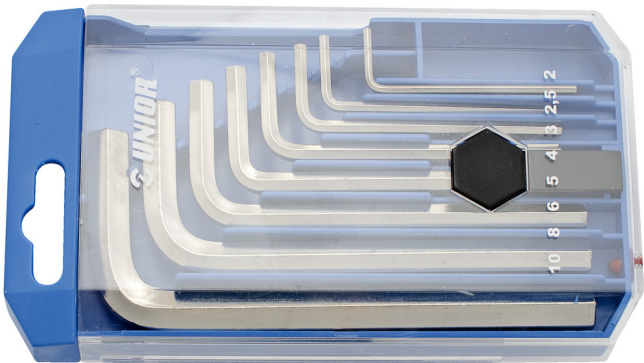

塑料盒装六角扳手套装

220/3PB1

配置文件

产品属性

- 套装包含规格：5/64", 3/32", 1/8", 5/32", 3/16", 1/4", 5/16", 3/8"

产品名称	SKU	文章	尺寸	数量
塑料盒装六角扳手套装	612161	220/3PB1	5/64", 3/32", 1/8", 5/32", 3/16", 1/4", 5/16", 3/8"	

* Images of products are symbolic. All dimensions are in mm, and weight in grams. All listed dimensions may vary in tolerance.

Safety (pictures)