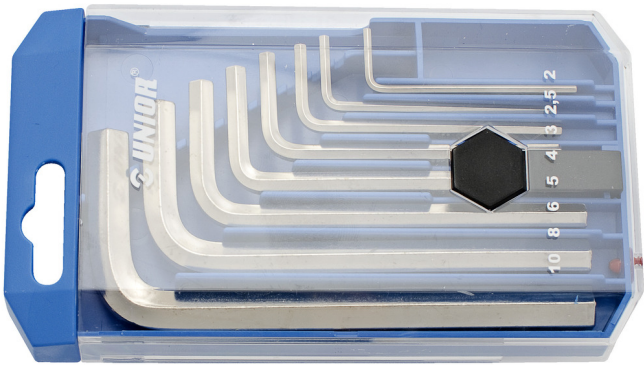

塑料盒装六角扳手套装

220/3PB1

配置文件

产品属性

- 套装包含规格：5/64", 3/32", 1/8", 5/32", 3/16", 1/4", 5/16", 3/8"

产品名称	SKU	文章	尺寸	数量
塑料盒装六角扳手套装	612161	220/3PB1	5/64", 3/32", 1/8", 5/32", 3/16", 1/4", 5/16", 3/8"	

* Images of products are symbolic. All dimensions are in mm, and weight is in grams. All listed dimensions may vary in tolerance.

Safety (pictures)