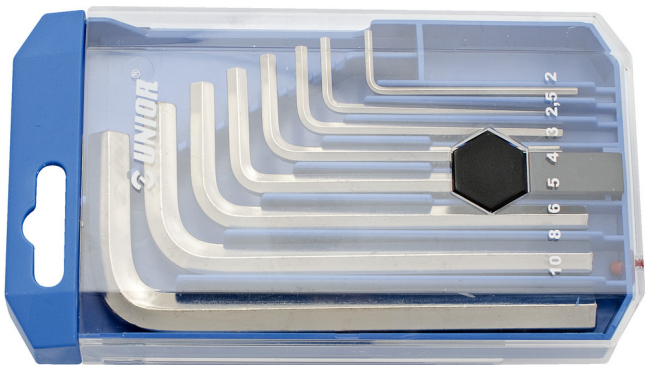

塑料盒装六角扳手套装

220/3PB1

配置文件

产品属性

- 套装包含规格：5/64", 3/32", 1/8", 5/32", 3/16", 1/4", 5/16", 3/8"

| 产品名称 | SKU | 文章 | 尺寸 | 数量 |
|------------|--------|----------|---|----|
| 塑料盒装六角扳手套装 | 612161 | 220/3PB1 | 5/64", 3/32", 1/8", 5/32", 3/16", 1/4", 5/16", 3/8" | |

* Images of products are symbolic. All dimensions are in mm, and weight in grams. All listed dimensions may vary in tolerance.

Safety (pictures)