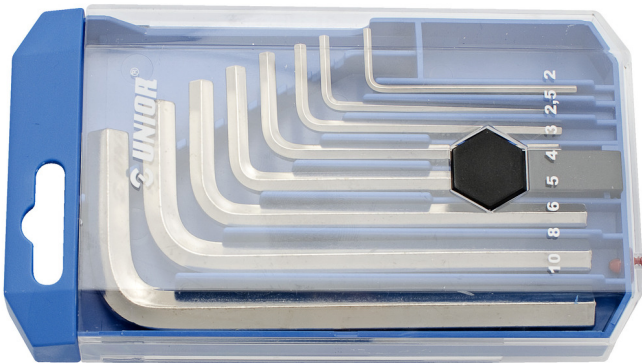

Set of hex wrenches in plastic box

220/3PB1

Profiles

Product features

- Set include dimensions 5/64", 3/32", 1/8", 5/32", 3/16", 1/4", 5/16", 3/8"

Product name	SKU	Article	Dimensions	Quantity
Set of hex wrenches in plastic box	612161	220/3PB1	5/64", 3/32", 1/8", 5/32", 3/16", 1/4", 5/16", 3/8"	

* Images of products are symbolic. All dimensions are in mm, and weight is in grams. All listed dimensions may vary in tolerance.

Safety (pictures)