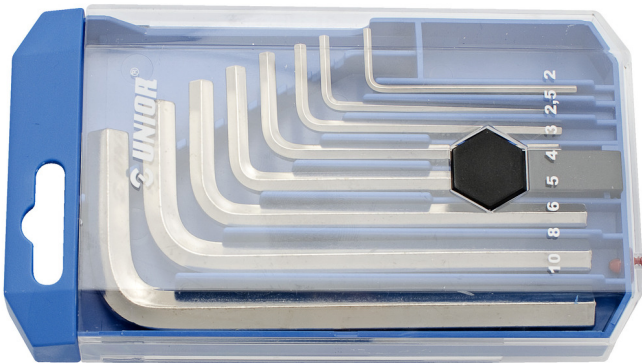

Set of hex wrenches in plastic box

220/3PB1

Profiles

Product features

- Set include dimensions 5/64", 3/32", 1/8", 5/32", 3/16", 1/4", 5/16", 3/8"

Product name	SKU	Article	Dimensions	Quantity
Set of hex wrenches in plastic box	612161	220/3PB1	5/64", 3/32", 1/8", 5/32", 3/16", 1/4", 5/16", 3/8"	

* Images of products are symbolic. All dimensions are in mm, and weight in grams. All listed dimensions may vary in tolerance.

Safety (pictures)