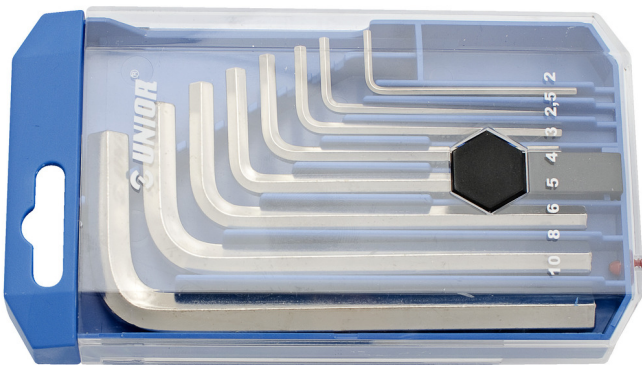

# Set of hex wrenches in plastic box

220/3PB1

## Profiles

## Product features

Set includes:

- 8x hex wrench (article 220/3) dim. 2, 2.5, 3, 4, 5, 6, 8, 10

Product name	SKU	Article	Dimensions	Quantity
Set of hex wrenches in plastic box	610914	220/3PB1	2 - 10	8
Hex wrench		220/3	2, 2.5, 3, 4, 5, 6, 8, 10	8

\* Images of products are symbolic. All dimensions are in mm, and weight in grams. All listed dimensions may vary in tolerance.

Safety (pictures)