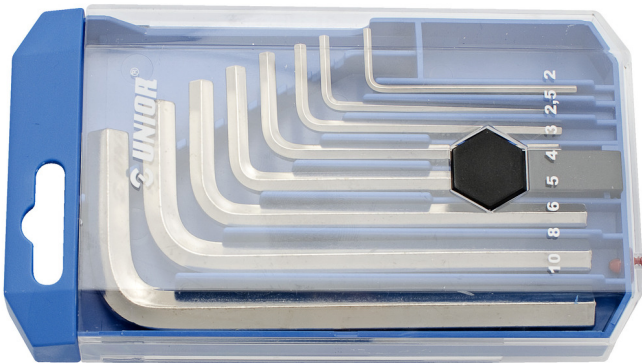

Set of hex wrenches in plastic box

220/3PB1

Profiles

Product features

Set includes:

- 8x hex wrench (article 220/3) dim. 2, 2.5, 3, 4, 5, 6, 8, 10

Product name	SKU	Article	Dimensions	Quantity
Set of hex wrenches in plastic box	610914	220/3PB1	2 - 10	8
Hex wrench		220/3	2, 2.5, 3, 4, 5, 6, 8, 10	8

* Images of products are symbolic. All dimensions are in mm, and weight is in grams. All listed dimensions may vary in tolerance.

Safety (pictures)