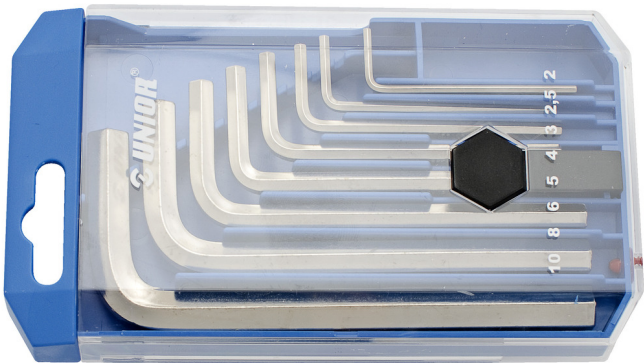

塑料盒装六角扳手套装

220/3PB1

配置文件

产品属性

Set includes:

- 8x hex wrench (article 220/3) dim. 2, 2.5, 3, 4, 5, 6, 8, 10

产品名称	SKU	文章	尺寸	数量
塑料盒装六角扳手套装	610914	220/3PB1	2 - 10	8
六角扳手		220/3	2, 2.5, 3, 4, 5, 6, 8, 10	8

* Images of products are symbolic. All dimensions are in mm, and weight is in grams. All listed dimensions may vary in tolerance.

Safety (pictures)