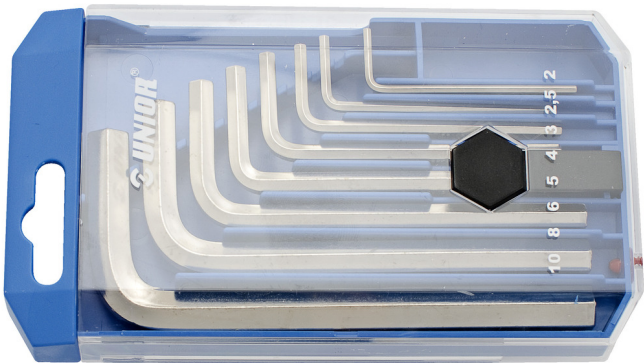

塑料盒装六角扳手套装

220/3PB1

配置文件

产品属性

Set includes:

- 8x hex wrench (article 220/3) dim. 2, 2.5, 3, 4, 5, 6, 8, 10

产品名称	SKU	文章	尺寸	数量
塑料盒装六角扳手套装	610914	220/3PB1	2 - 10	8
六角扳手		220/3	2, 2.5, 3, 4, 5, 6, 8, 10	8

* Images of products are symbolic. All dimensions are in mm, and weight in grams. All listed dimensions may vary in tolerance.

Safety (pictures)