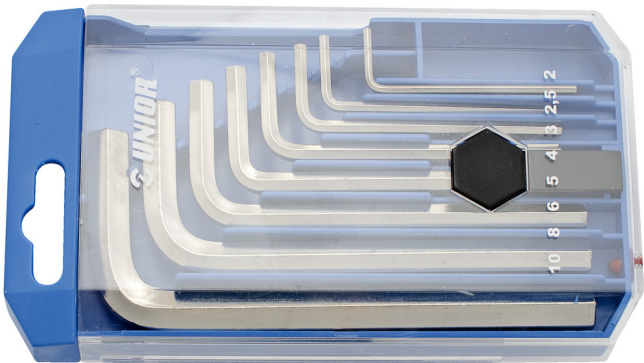

# 塑料盒装六角扳手套装

220/3PB1

## 产品属性

Set includes:

- 8x hex wrench (article 220/3) dim. 2, 2.5, 3, 4, 5, 6, 8, 10

产品名称	SKU	文章	尺寸	数量
塑料盒装六角扳手套装	610914	220/3PB1	2 - 10	8
六角扳手		220/3	2, 2.5, 3, 4, 5, 6, 8, 10	8

\* Images of products are symbolic. All dimensions are in mm, and weight in grams. All listed dimensions may vary in tolerance.