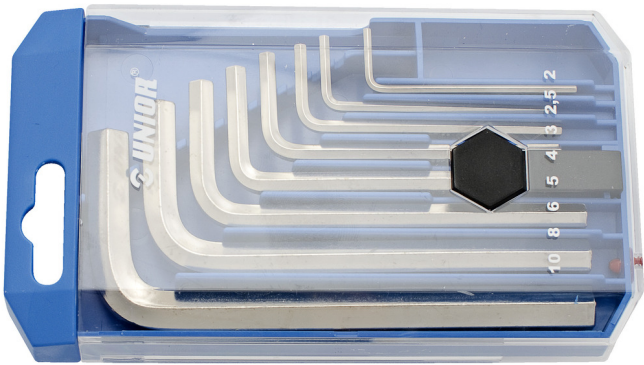

塑料盒装六角扳手套装

220/3PB1

配置文件

产品属性

Set includes:

- 8x hex wrench (article 220/3) dim. 2, 2.5, 3, 4, 5, 6, 8, 10

| 产品名称 | SKU | 文章 | 尺寸 | 数量 |
|------------|---|----------|---------------------------|----|
| 塑料盒装六角扳手套装 | 610914 | 220/3PB1 | 2 - 10 | 8 |
| 六角扳手 |  | 220/3 | 2, 2.5, 3, 4, 5, 6, 8, 10 | 8 |

* Images of products are symbolic. All dimensions are in mm, and weight in grams. All listed dimensions may vary in tolerance.

Safety (pictures)