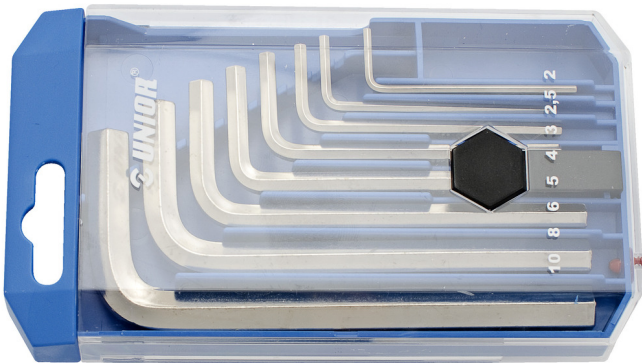

Set of hex wrenches in plastic box

220/3PB1

Profiles

Product features

Set includes:

- 8x hex wrench (article 220/3) dim. 2, 2.5, 3, 4, 5, 6, 8, 10

Product name	SKU	Article	Dimensions	Quantity
Set of hex wrenches in plastic box	610914	220/3PB1	2 - 10	8
Hex wrench		220/3	2, 2.5, 3, 4, 5, 6, 8, 10	8

* Images of products are symbolic. All dimensions are in mm, and weight in grams. All listed dimensions may vary in tolerance.

Safety (pictures)