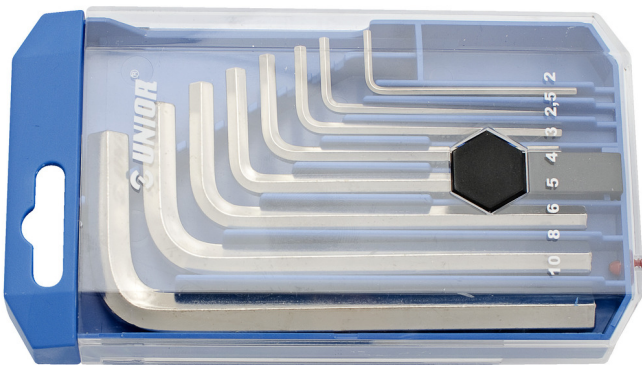

Set of hex wrenches in plastic box

220/3PB1

Profiles

Product features

Set includes:

- 8x hex wrench (article 220/3) dim. 2, 2.5, 3, 4, 5, 6, 8, 10

Product name	SKU	Article	Dimensions	Quantity
Set of hex wrenches in plastic box	610914	220/3PB1	2 - 10	8
Hex wrench		220/3	2, 2.5, 3, 4, 5, 6, 8, 10	8

* Images of products are symbolic. All dimensions are in mm, and weight in grams. All listed dimensions may vary in tolerance.

Safety (pictures)