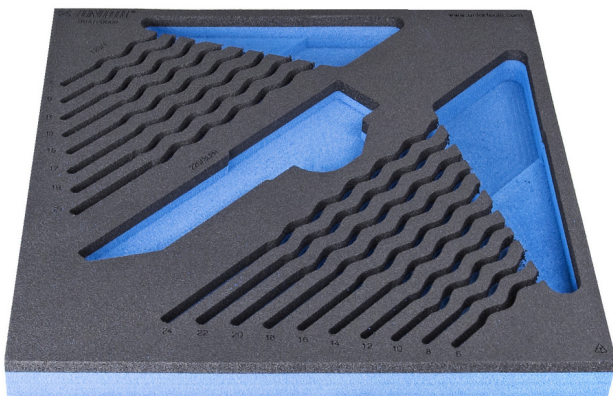

Modul SOS pentru 964/2DSOS

VI964/2DSOS

Profile

Caracteristicile produsului

- material: spuma polietilena de joasa densitate
- Tool tray dimension: 374 x 364 x 30 mm
- Compatible with drawers of Eurostyle, Eurovision, Euromotion, Europlus and Hercules (front drawers) line

621507

L

374

B

364

H

30

150