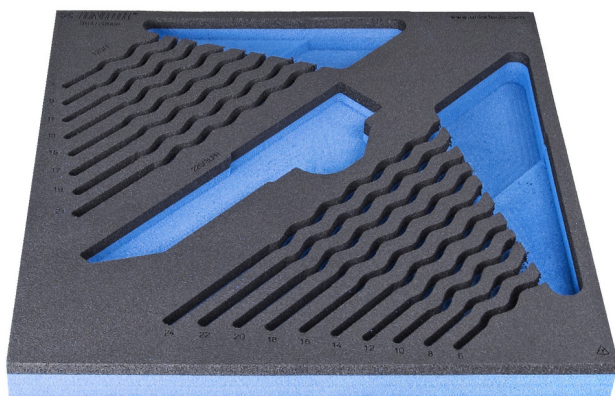

# Modul SOS pentru 964/2DSOS

VI964/2DSOS

## Caracteristicile produsului

- material: spuma polietilena de joasa densitate
- Tool tray dimension: 374 x 364 x 30 mm
- Compatible with drawers of Eurostyle, Eurovision, Euromotion, Europlus and Hercules (front drawers) line