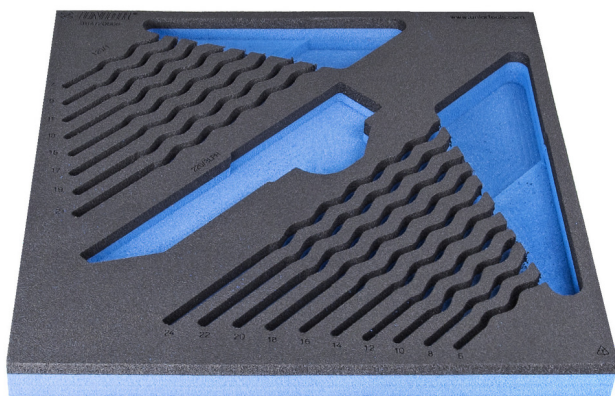

Modul SOS pentru 964/2DSOS

VI964/2DSOS

Profile

Caracteristicile produsului

- material: spuma polietilena de joasa densitate
- Tool tray dimension: 374 x 364 x 30 mm
- Compatible with drawers of Eurostyle, Eurovision, Europlus and Hercules (front drawers) line

621507

L

374

B

364

H

30

150