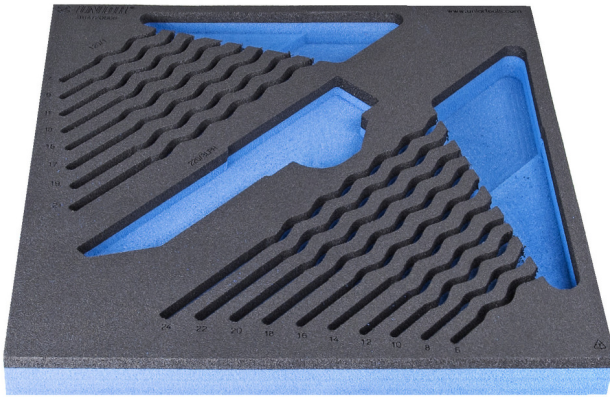

# SOS tool tray for 964/2DSOS

VI964/2DSOS

## Product attributen

- materiaal: polyethyleenschuim met lage dichtheid
- Tool tray dimension: 374 x 364 x 30 mm
- Compatible with drawers of Eurostyle, Eurovision, Euromotion, Europlus and Hercules (front drawers) line