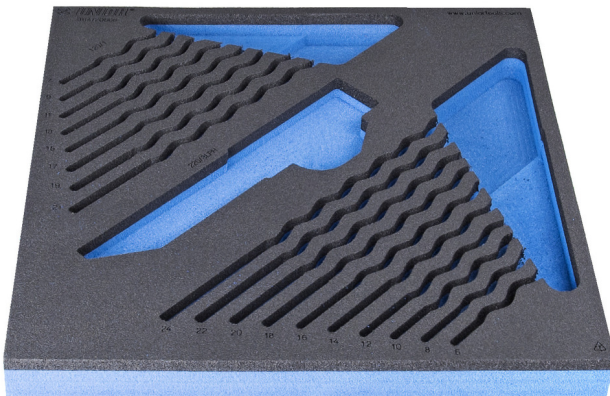

SOS tool tray for 964/2DSOS

VI964/2DSOS

Profielen

Product attributen

- materiaal: polyethyleenschuim met lage dichtheid
- Tool tray dimension: 374 x 364 x 30 mm
- Compatible with drawers of Eurostyle, Eurovision, Euromotion, Europlus and Hercules (front drawers) line

621507

L

374

B

364

H

30

150