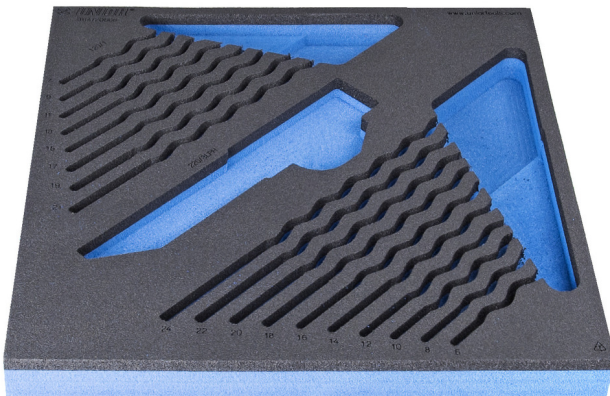

# SOS tool tray for 964/2DSOS

VI964/2DSOS

## 제품 특징

- material: low density polyethylene foam
- Tool tray dimension: 374 x 364 x 30 mm
- Compatible with drawers of Eurostyle, Eurovision, Euromotion, Europlus and Hercules (front drawers) line

621507