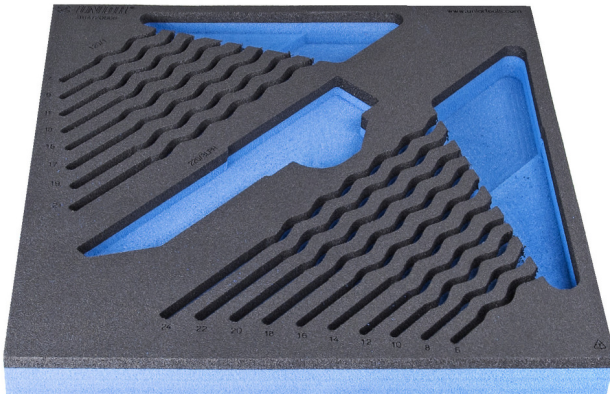

SOS tool tray for 964/2DSOS

VI964/2DSOS

프로파일

제품 특징

- material: low density polyethylene foam
- Tool tray dimension: 374 x 364 x 30 mm
- Compatible with drawers of Eurostyle, Eurovision, Europlus and Hercules (front drawers) line

621507

L

374

B

364

H

30

150