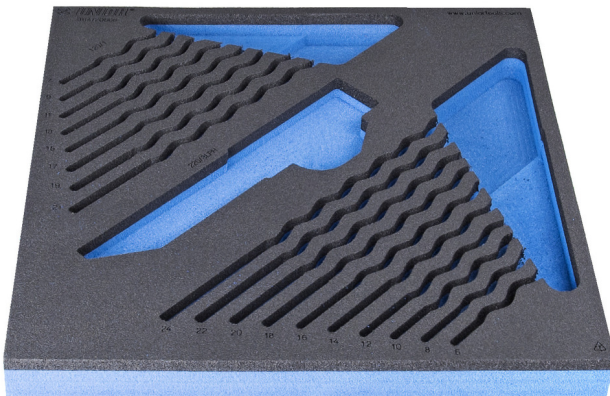

SOS tool tray for 964/2DSOS

vI964/2DSOS

프로파일

제품 특징

- material: low density polyethylene foam
- Tool tray dimension: 374 x 364 x 30 mm
- Compatible with drawers of Eurostyle, Eurovision, Euromotion, Europlus and Hercules (front drawers) line

621507

L

374

B

364

H

30

150