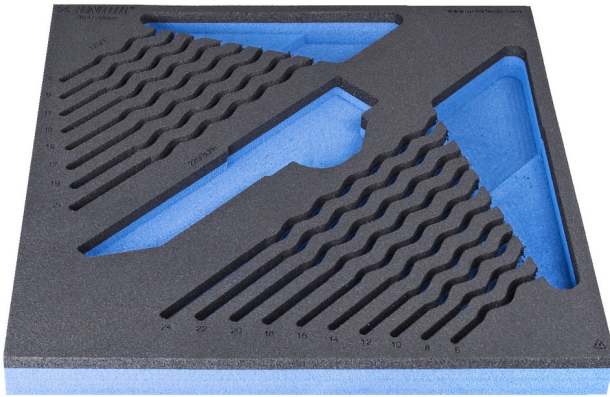

# SOS tool tray for 964/2DSOS

VI964/2DSOS

## 제품 특징

- material: low density polyethylene foam
- Tool tray dimension: 374 x 364 x 30 mm
- Compatible with drawers of Eurostyle, Eurovision, Euromotion, Europlus and Hercules (front drawers) line

621507