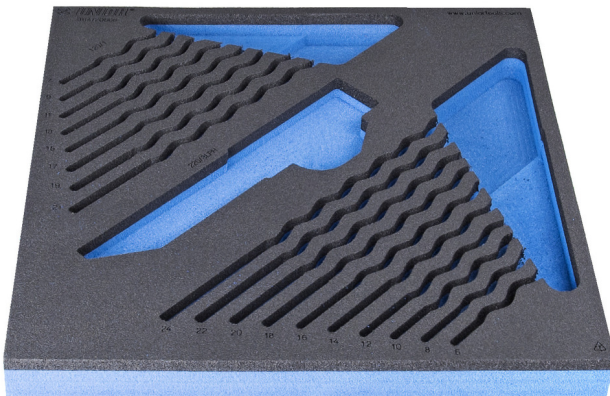

SOS tool tray for 964/2DSOS

VI964/2DSOS

Profiles

Product features

- material: low density polyethylene foam
- Tool tray dimension: 374 x 364 x 30 mm
- Compatible with drawers of Eurostyle, Eurovision, Euromotion, Europlus and Hercules (front drawers) line

621507

L

374

B

364

H

30

150