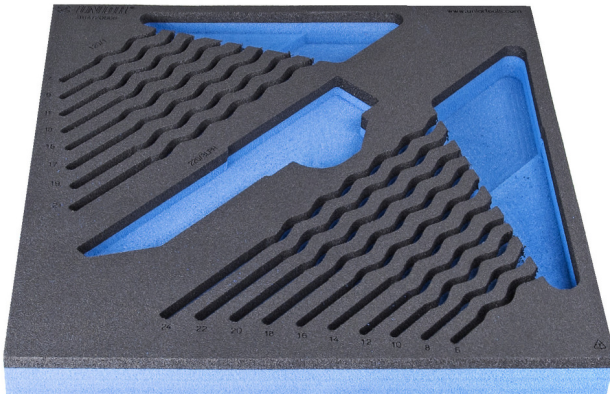

SOS tool tray for 964/2DSOS

VI964/2DSOS

Profiles

Product features

- material: low density polyethylene foam
- Tool tray dimension: 374 x 364 x 30 mm
- Compatible with drawers of Eurostyle, Eurovision, Europlus and Hercules (front drawers) line

621507

L

374

B

364

H

30

150