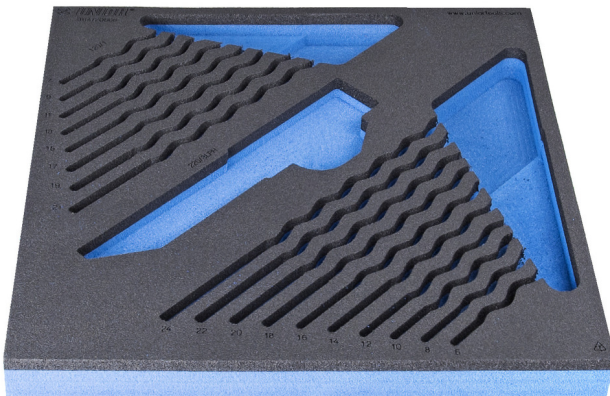

# SOS tool tray for 964/2DSOS

vI964/2DSOS

## Product features

- material: low density polyethylene foam
- Tool tray dimension: 374 x 364 x 30 mm
- Compatible with drawers of Eurostyle, Eurovision, Euromotion, Europlus and Hercules (front drawers) line