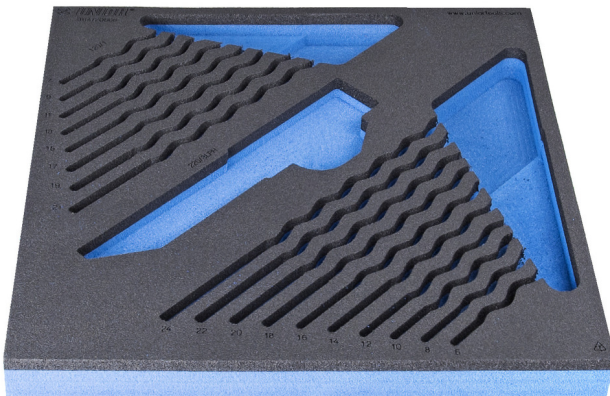

964/2DSOS的SOS工具托盘

vI964/2DSOS

配置文件

产品属性

- 材料：低密度聚乙烯泡沫
- Tool tray dimension: 374 x 364 x 30 mm
- Compatible with drawers of Eurostyle, Eurovision, Euromotion, Europlus and Hercules (front drawers) line

621507

L

374

B

364

H

30

150

* Images of products are symbolic. All dimensions are in mm, and weight in grams. All listed dimensions may vary in tolerance.