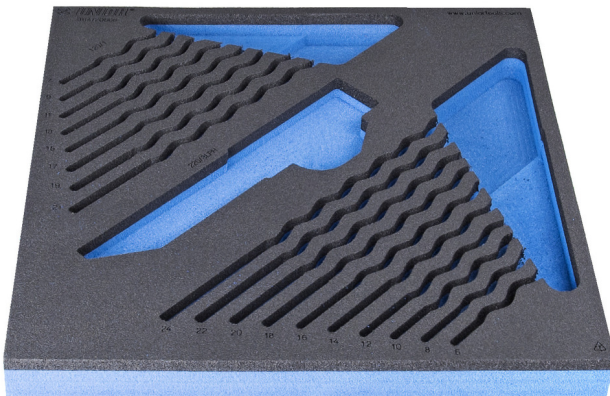

# 964/2DSOS的SOS工具托盘

vI964/2DSOS

## 产品属性

- 材料：低密度聚乙烯泡沫
- Tool tray dimension: 374 x 364 x 30 mm
- Compatible with drawers of Eurostyle, Eurovision, Euromotion, Europlus and Hercules (front drawers) line

621507

L

374

B

364

H