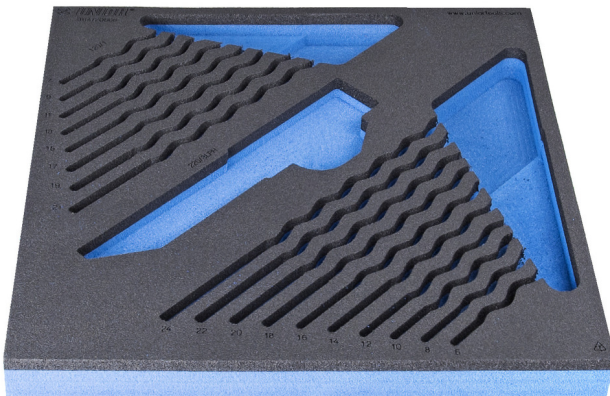

964/2DSOS的SOS工具托盘

vI964/2DSOS

配置文件

产品属性

- 材料：低密度聚乙烯泡沫
- Tool tray dimension: 374 x 364 x 30 mm
- Compatible with drawers of Eurostyle, Eurovision, Europlus and Hercules (front drawers) line

621507

L

374

B

364

H

30

150

* Images of products are symbolic. All dimensions are in mm, and weight in grams. All listed dimensions may vary in tolerance.