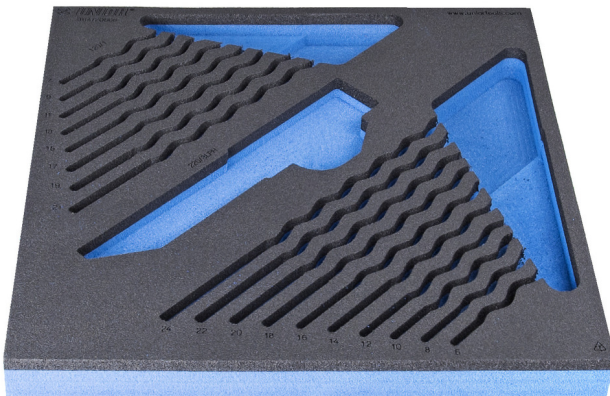

964/2DSOS的SOS工具托盘

vI964/2DSOS

配置文件

产品属性

- 材料：低密度聚乙烯泡沫
- Tool tray dimension: 374 x 364 x 30 mm
- Compatible with drawers of Eurostyle, Eurovision, Euromotion, Europlus and Hercules (front drawers) line

621507

L

374

B

364

H

30

150

* Images of products are symbolic. All dimensions are in mm, and weight is in grams. All listed dimensions may vary in tolerance.