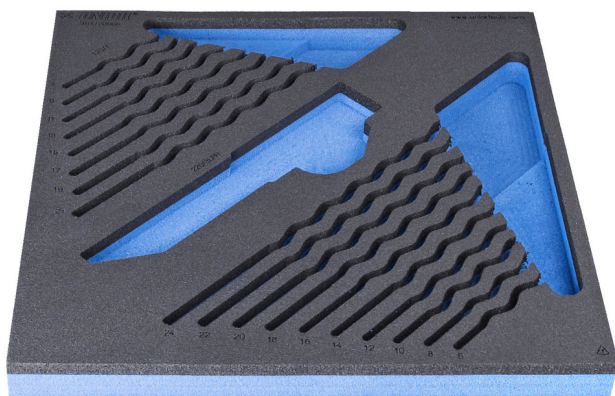

SOS uložak za art. 964/2DSOS

VI964/2DSOS

Profili

Atributi proizvoda

- materijal: polietilenska pjena male gustoće
- Tool tray dimension: 374 x 364 x 30 mm
- Compatible with drawers of Eurostyle, Eurovision, Euromotion, Europlus and Hercules (front drawers) line

621507

L

374

B

364

H

30

150