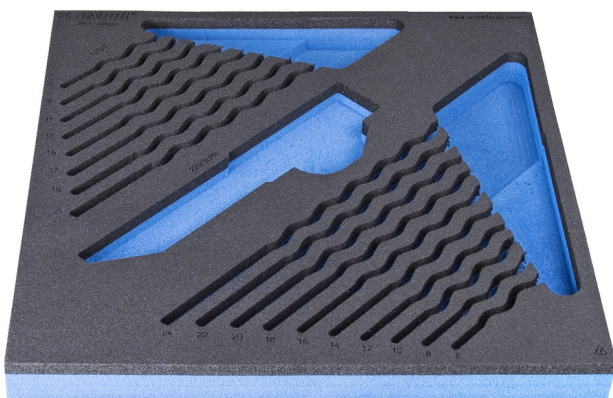

SOS uložak za art. 964/2DSOS

VI964/2DSOS

Profili

Atributi proizvoda

- materijal: polietilenska pjena male gustoće
- Tool tray dimension: 374 x 364 x 30 mm
- Compatible with drawers of Eurostyle, Eurovision, Euromotion, Europlus and Hercules (front drawers) line

621507

L

374

B

364

H

30

150