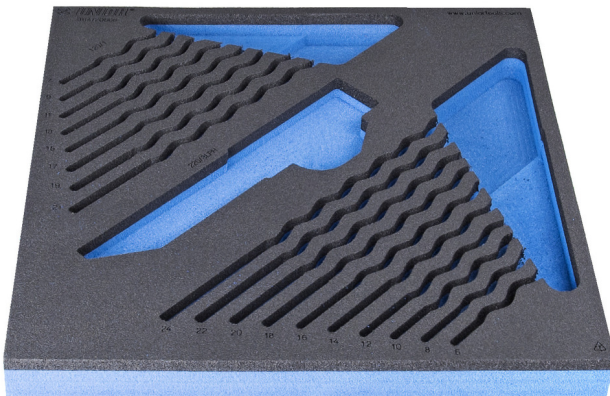

SOS tool tray for 964/2DSOS

VI964/2DSOS

Profielen

Product attributen

- material: low density polyethylene foam
- Tool tray dimension: 374 x 364 x 30 mm
- Compatible with drawers of Eurostyle, Eurovision, Europlus and Hercules (front drawers) line

621507

L

374

B

364

H

30

150