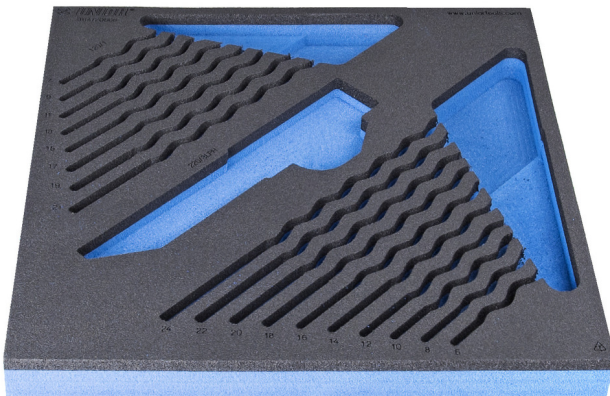

SOS tool tray for 964/2DSOS

VI964/2DSOS

Profielen

Product attributen

- material: low density polyethylene foam
- Tool tray dimension: 374 x 364 x 30 mm
- Compatible with drawers of Eurostyle, Eurovision, Euromotion, Europlus and Hercules (front drawers) line

621507

L

374

B

364

H

30

150