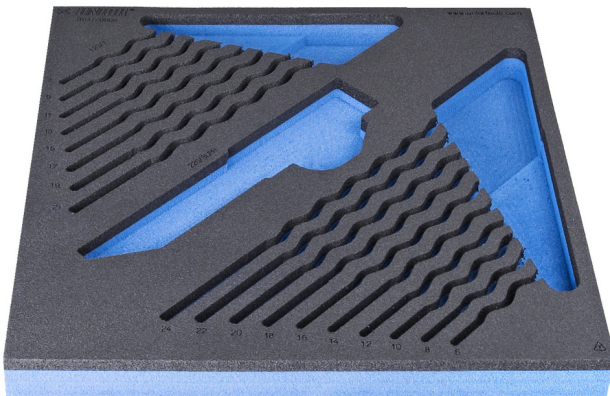

SOS tool tray for 964/2DSOS

vI964/2DSOS

Profiles

Product features

- material: low density polyethylene foam
- Tool tray dimension: 374 x 364 x 30 mm
- Compatible with drawers of Eurostyle, Eurovision, Euromotion, Europlus and Hercules (front drawers) line

621507

L

374

B

364

H

30

150