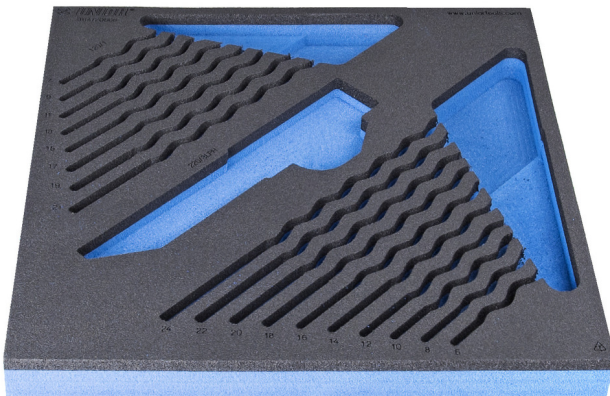

# SOS tool tray for 964/2DSOS

VI964/2DSOS

## Product features

- material: low density polyethylene foam
- Tool tray dimension: 374 x 364 x 30 mm
- Compatible with drawers of Eurostyle, Eurovision, Europlus and Hercules (front drawers) line

621507