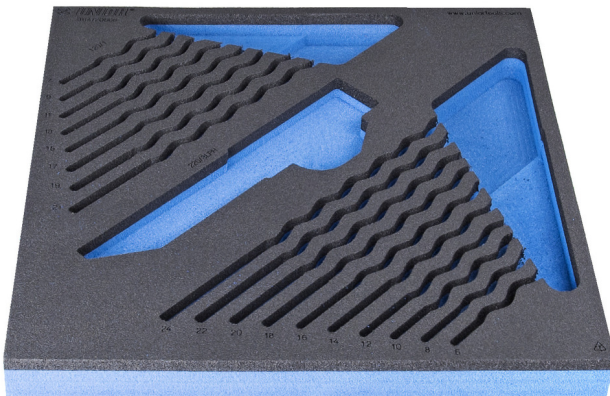

# SOS tool tray for 964/2DSOS

VI964/2DSOS

## Product features

- material: low density polyethylene foam
- Tool tray dimension: 374 x 364 x 30 mm
- Compatible with drawers of Eurostyle, Eurovision, Euromotion, Europlus and Hercules (front drawers) line