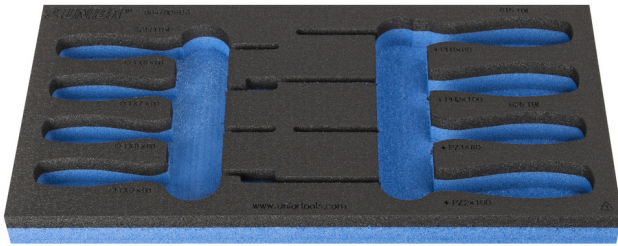

# SOS tool tray for 964/9DSOS

vI964/9DSOS

## Product attributen

- materiaal: polyethyleenschuim met lage dichtheid
- Tool tray dimension: 188 x 364 x 30 mm
- Compatible with drawers of Eurostyle, Eurovision, Euromotion, Europlus and Hercules (front drawers) line

621505

L

188

B

364

H

30

49