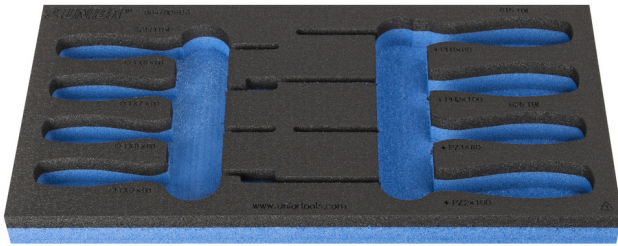

# SOS tool tray for 964/9DSOS

VI964/9DSOS

## Product attributen

- materiaal: polyethyleenschuim met lage dichtheid
- Tool tray dimension: 188 x 364 x 30 mm
- Compatible with drawers of Eurostyle, Eurovision, Euromotion, Europlus and Hercules (front drawers) line

621505

L

188

B

364

H

30

49