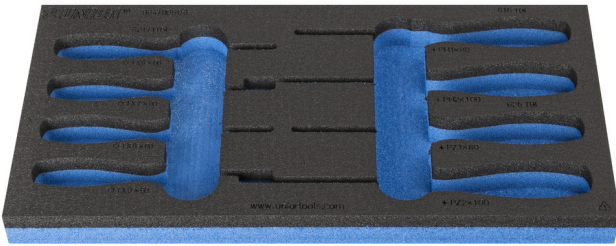

SOS tool tray for 964/9DSOS

vI964/9DSOS

프로파일

제품 특징

- material: low density polyethylene foam
- Tool tray dimension: 188 x 364 x 30 mm
- Compatible with drawers of Eurostyle, Eurovision, Euromotion, Europlus and Hercules (front drawers) line

621505

L

188

B

364

H

30

49

* Images of products are symbolic. All dimensions are in mm, and weight in grams. All listed dimensions may vary in tolerance.