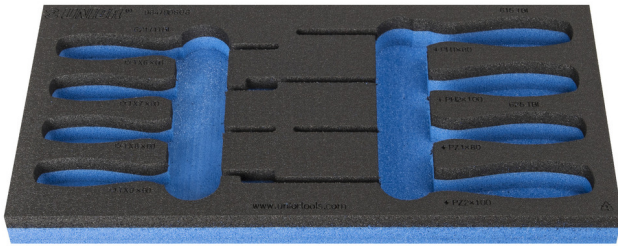

# SOS tool tray for 964/9DSOS

vI964/9DSOS

## 제품 특징

- material: low density polyethylene foam
- Tool tray dimension: 188 x 364 x 30 mm
- Compatible with drawers of Eurostyle, Eurovision, Europlus and Hercules (front drawers) line

621505

L

188

B

364

H