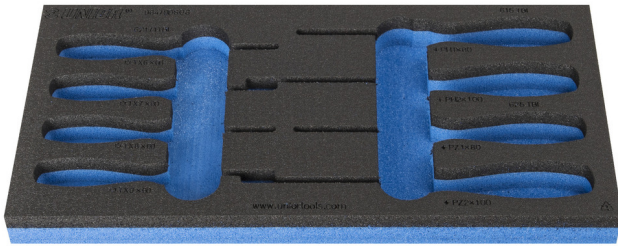

# SOS tool tray for 964/9DSOS

VI964/9DSOS

## 제품 특징

- material: low density polyethylene foam
- Tool tray dimension: 188 x 364 x 30 mm
- Compatible with drawers of Eurostyle, Eurovision, Euromotion, Europlus and Hercules (front drawers) line

621505

L

188

B

364

H

30

49

\* Images of products are symbolic. All dimensions are in mm, and weight is in grams. All listed dimensions may vary in tolerance.