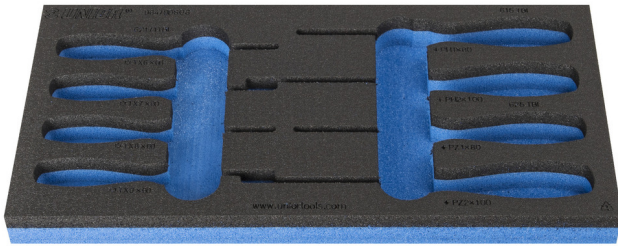

# SOS tool tray for 964/9DSOS

vI964/9DSOS

## 제품 특징

- material: low density polyethylene foam
- Tool tray dimension: 188 x 364 x 30 mm
- Compatible with drawers of Eurostyle, Eurovision, Euromotion, Europlus and Hercules (front drawers) line

621505

L

188

B

364

H

30

49

\* Images of products are symbolic. All dimensions are in mm, and weight is in grams. All listed dimensions may vary in tolerance.