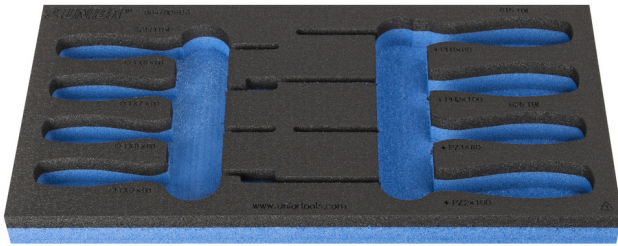

SOS tool tray for 964/9DSOS

VI964/9DSOS

프로파일

제품 특징

- material: low density polyethylene foam
- Tool tray dimension: 188 x 364 x 30 mm
- Compatible with drawers of Eurostyle, Eurovision, Euromotion, Europlus and Hercules (front drawers) line

621505

L

188

B

364

H

30

49

* Images of products are symbolic. All dimensions are in mm, and weight in grams. All listed dimensions may vary in tolerance.