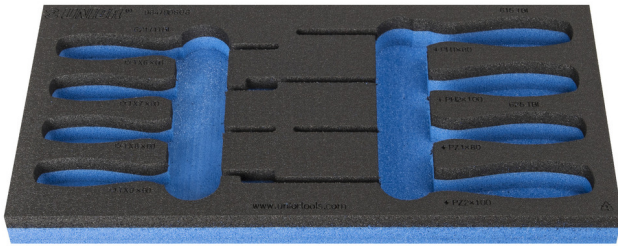

# SOS tool tray for 964/9DSOS

vI964/9DSOS

## Profiles

## Product features

- material: low density polyethylene foam
- Tool tray dimension: 188 x 364 x 30 mm
- Compatible with drawers of Eurostyle, Eurovision, Euromotion, Europlus and Hercules (front drawers) line

	L	B	H	
621505	188	364	30	49

\* Images of products are symbolic. All dimensions are in mm, and weight in grams. All listed dimensions may vary in tolerance.