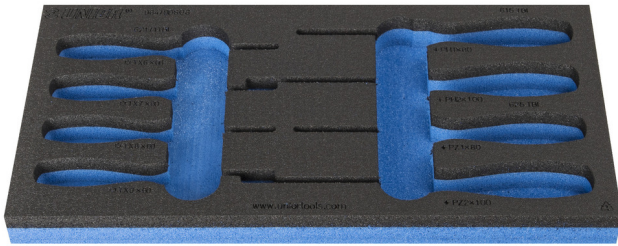

# 964/9DSOS的SOS工具托盘

vI964/9DSOS

## 产品属性

- 材料：低密度聚乙烯泡沫
- Tool tray dimension: 188 x 364 x 30 mm
- Compatible with drawers of Eurostyle, Eurovision, Euromotion, Europlus and Hercules (front drawers) line

621505

L

188

B

364

H