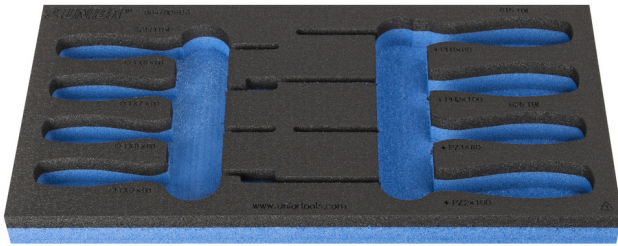

964/9DSOS的SOS工具托盘

vI964/9DSOS

配置文件

产品属性

- 材料：低密度聚乙烯泡沫
- Tool tray dimension: 188 x 364 x 30 mm
- Compatible with drawers of Eurostyle, Eurovision, Euromotion, Europlus and Hercules (front drawers) line

621505

L

188

B

364

H

30

49

* Images of products are symbolic. All dimensions are in mm, and weight in grams. All listed dimensions may vary in tolerance.