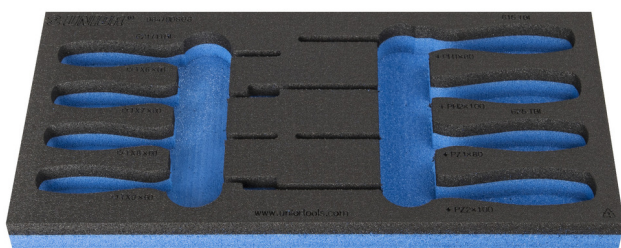

# SOS uložak za art. 964/9DSOS

vI964/9DSOS

## Profili

## Atributi proizvoda

- materijal: polietilenska pjena male gustoće
- Tool tray dimension: 188 x 364 x 30 mm
- Compatible with drawers of Eurostyle, Eurovision, Euromotion, Europlus and Hercules (front drawers) line

621505

L

188

B

364

H

30

49