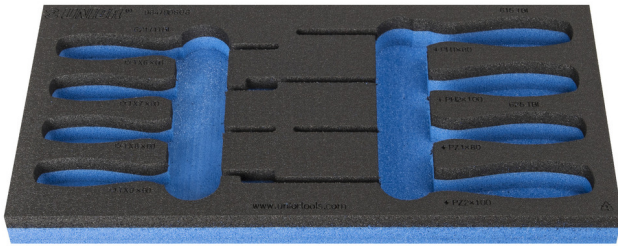

# SOS tool tray for 964/9DSOS

vI964/9DSOS

## Product attributen

- material: low density polyethylene foam
- Tool tray dimension: 188 x 364 x 30 mm
- Compatible with drawers of Eurostyle, Eurovision, Euromotion, Europlus and Hercules (front drawers) line

621505

L

188

B

364

H

30

49