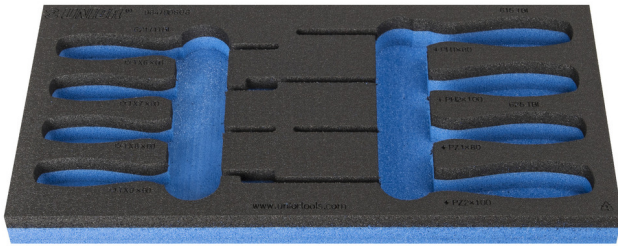

SOS tool tray for 964/9DSOS

vI964/9DSOS

Profiles

Product features

- material: low density polyethylene foam
- Tool tray dimension: 188 x 364 x 30 mm
- Compatible with drawers of Eurostyle, Eurovision, Europlus and Hercules (front drawers) line

621505

L

188

B

364

H

30

49

* Images of products are symbolic. All dimensions are in mm, and weight in grams. All listed dimensions may vary in tolerance.