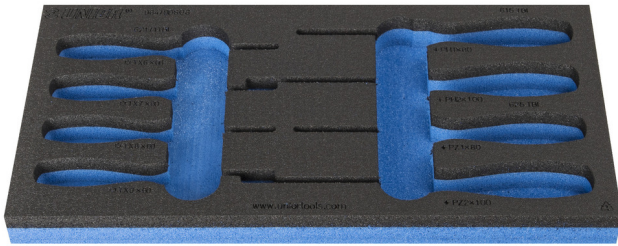

SOS tool tray for 964/9DSOS

vI964/9DSOS

Profiles

Product features

- material: low density polyethylene foam
- Tool tray dimension: 188 x 364 x 30 mm
- Compatible with drawers of Eurostyle, Eurovision, Euromotion, Europlus and Hercules (front drawers) line

621505

L

188

B

364

H

30

49

* Images of products are symbolic. All dimensions are in mm, and weight in grams. All listed dimensions may vary in tolerance.