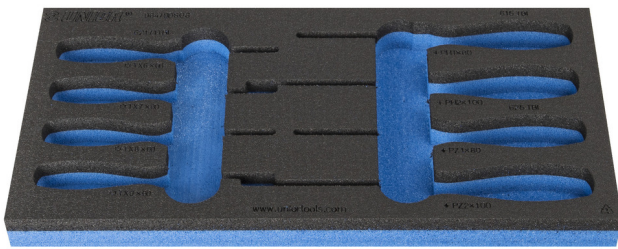

SOS tool tray for 964/9DSOS

vI964/9DSOS

Profiles

Product features

- material: low density polyethylene foam
- Tool tray dimension: 188 x 364 x 30 mm
- Compatible with drawers of Eurostyle, Eurovision, Euromotion, Europlus and Hercules (front drawers) line

621505

L

188

B

364

H

30

49

* Images of products are symbolic. All dimensions are in mm, and weight is in grams. All listed dimensions may vary in tolerance.