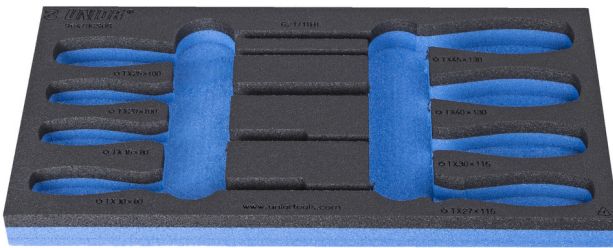

# SOS tool tray for 964/9CSOS

vI964/9CSOS

## Profiles

## Product features

- material: low density polyethylene foam
- Tool tray dimension: 188 x 364 x 30 mm
- Compatible with drawers of Eurostyle, Eurovision, Euromotion, Europlus and Hercules (front drawers) line

621504

L

188

B

364

H

30

41