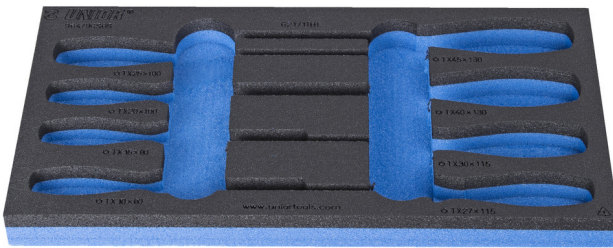

SOS tool tray for 964/9CSOS

vI964/9CSOS

Profiles

Product features

- material: low density polyethylene foam
- Tool tray dimension: 188 x 364 x 30 mm
- Compatible with drawers of Eurostyle, Eurovision, Europlus and Hercules (front drawers) line

621504

L

188

B

364

H

30

41

* Images of products are symbolic. All dimensions are in mm, and weight in grams. All listed dimensions may vary in tolerance.