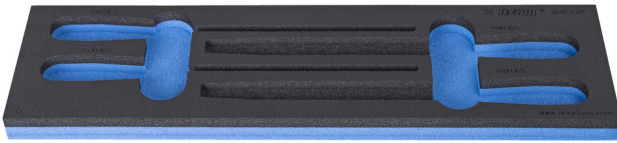

# SOS tool tray for 964ECO26 1/2S

vI964ECO26 1/2S

## Profiles

	L	B	H	
620879	498	135	30	56

\* Images of products are symbolic. All dimensions are in mm, and weight in grams. All listed dimensions may vary in tolerance.