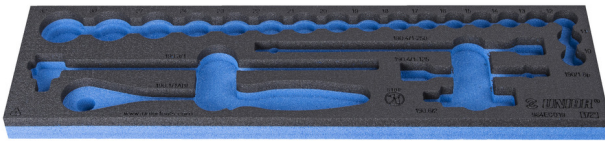

SOS tool tray for 964ECO19

vI964ECO19

프로파일

	L	B	H	
620878	498	135	30	42

* Images of products are symbolic. All dimensions are in mm, and weight in grams. All listed dimensions may vary in tolerance.