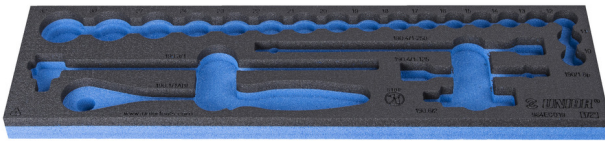

SOS tool tray for 964ECO19

vI964ECO19

Profiles

|  | L | B | H |  |
|--|-----|-----|----|---|
| 620878 | 498 | 135 | 30 | 42 |

* Images of products are symbolic. All dimensions are in mm, and weight in grams. All listed dimensions may vary in tolerance.