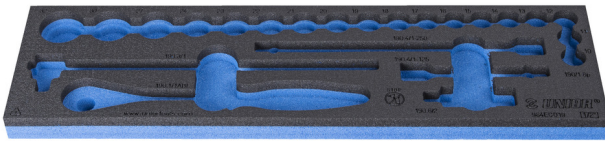

# SOS tool tray for 964ECO19

vI964ECO19

## Profiles

	L	B	H	
620878	498	135	30	42

\* Images of products are symbolic. All dimensions are in mm, and weight in grams. All listed dimensions may vary in tolerance.