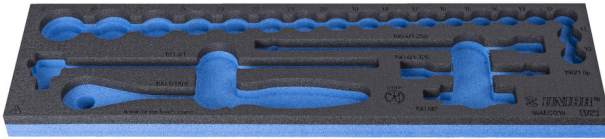

SOS tool tray for 964ECO19

vI964ECO19

Profiles

	L	B	H	
620878	498	135	30	42

* Images of products are symbolic. All dimensions are in mm, and weight in grams. All listed dimensions may vary in tolerance.