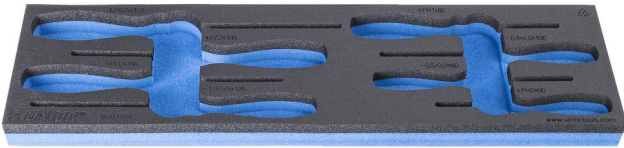

SOS tool tray for 964ECO9

VI964ECO9

프로파일

	L	B	H	
620876	498	135	30	53

* Images of products are symbolic. All dimensions are in mm, and weight in grams. All listed dimensions may vary in tolerance.