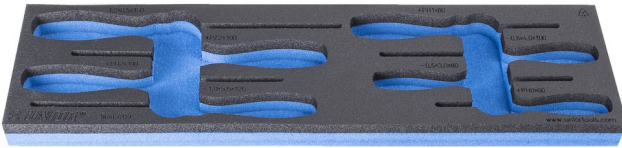

SOS tool tray for 964ECO9

VI964ECO9

Profiles

	L	B	H	
620876	498	135	30	53

* Images of products are symbolic. All dimensions are in mm, and weight in grams. All listed dimensions may vary in tolerance.