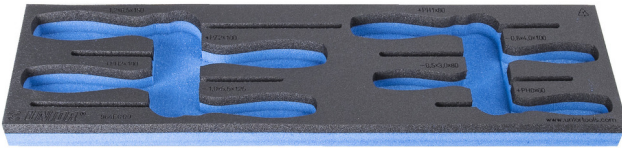

SOS tool tray for 964ECO9

VI964ECO9

Profiles

620876

L

498

B

135

H

30

53

* Images of products are symbolic. All dimensions are in mm, and weight is in grams. All listed dimensions may vary in tolerance.