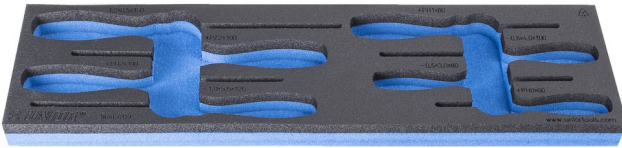

# SOS tool tray for 964ECO9

VI964ECO9

## Profiles

	L	B	H	
620876	498	135	30	53

\* Images of products are symbolic. All dimensions are in mm, and weight in grams. All listed dimensions may vary in tolerance.