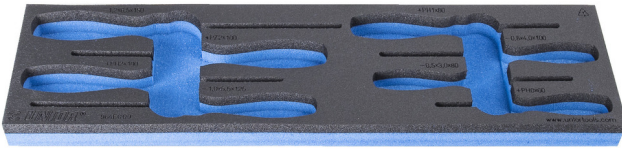

SOS tool tray for 964ECO9

VI964ECO9

Profiles

	L	B	H	
620876	498	135	30	53

* Images of products are symbolic. All dimensions are in mm, and weight in grams. All listed dimensions may vary in tolerance.