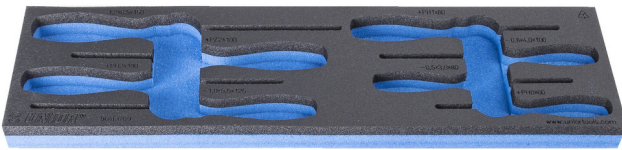

SOS tool tray for 964ECO9

VI964ECO9

Profiles

	L	B	H	
620876	498	135	30	53

* Images of products are symbolic. All dimensions are in mm, and weight in grams. All listed dimensions may vary in tolerance.