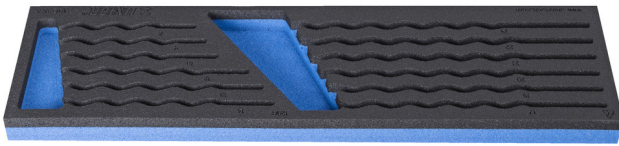

SOS tool tray for 964ECO2A

VI964ECO2A

Profiles

	L	B	H	
620872	498	135	30	64

* Images of products are symbolic. All dimensions are in mm, and weight in grams. All listed dimensions may vary in tolerance.