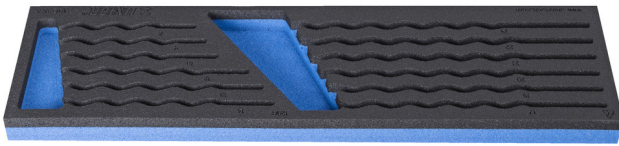

# SOS tool tray for 964ECO2A

VI964ECO2A

## Profiles

	L	B	H	
620872	498	135	30	64

\* Images of products are symbolic. All dimensions are in mm, and weight in grams. All listed dimensions may vary in tolerance.