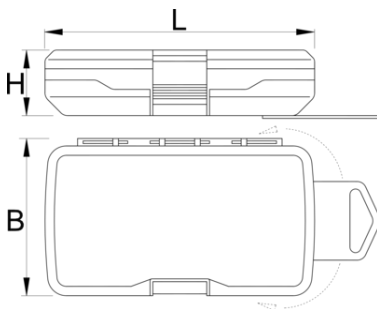

Big plastic box for bits

982PB2

Profiles

L

B

H

L

B

H

621426

145

85

40

92

* Images of products are symbolic. All dimensions are in mm, and weight is in grams. All listed dimensions may vary in tolerance.