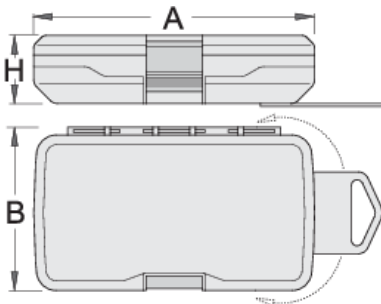

# 大配件塑料盒

982PB2

配置文件

A

B

H

A

B

H

621426

145

85

40

92

\* Images of products are symbolic. All dimensions are in mm, and weight in grams. All listed dimensions may vary in tolerance.