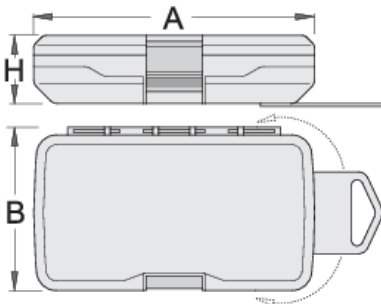

大配件塑料盒

982PB2

配置文件

A

B

H

A

B

H

621426

145

85

40

92

* Images of products are symbolic. All dimensions are in mm, and weight in grams. All listed dimensions may vary in tolerance.