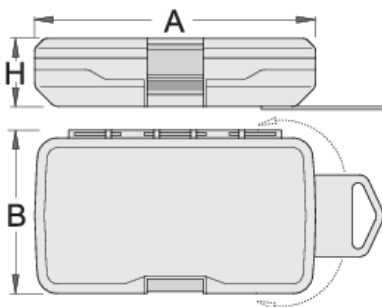

大配件塑料盒

982PB2

配置文件

A

B

H

A

B

H

621426

145

85

40

92

* Images of products are symbolic. All dimensions are in mm, and weight in grams. All listed dimensions may vary in tolerance.