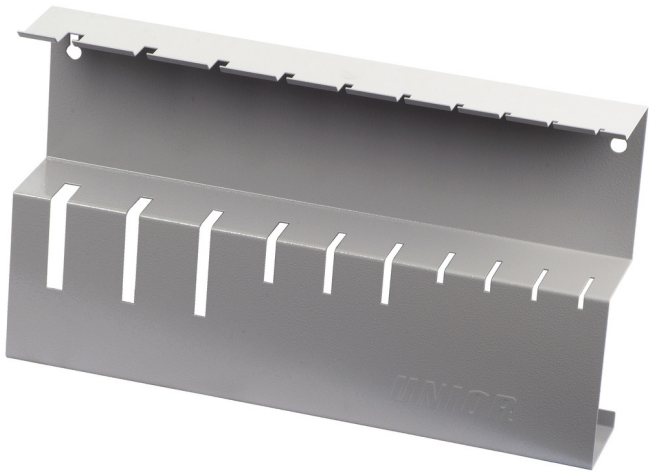

带T型把手的螺丝刀金属架

97717

配置文件

608355

890

* Images of products are symbolic. All dimensions are in mm, and weight in grams. All listed dimensions may vary in tolerance.