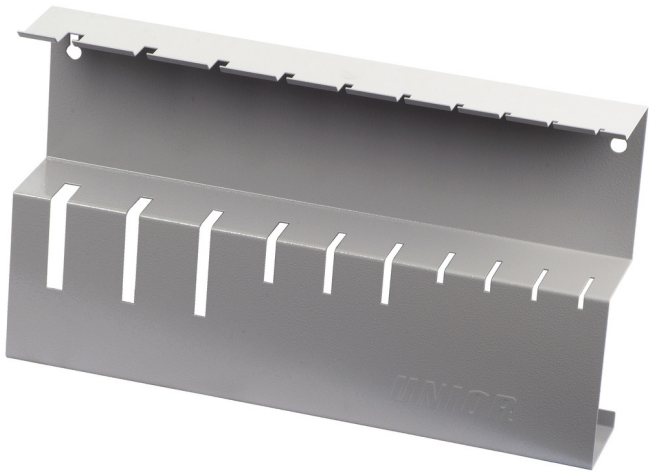

# 带T型把手的螺丝刀金属架

97717

配置文件

608355

890

\* Images of products are symbolic. All dimensions are in mm, and weight in grams. All listed dimensions may vary in tolerance.